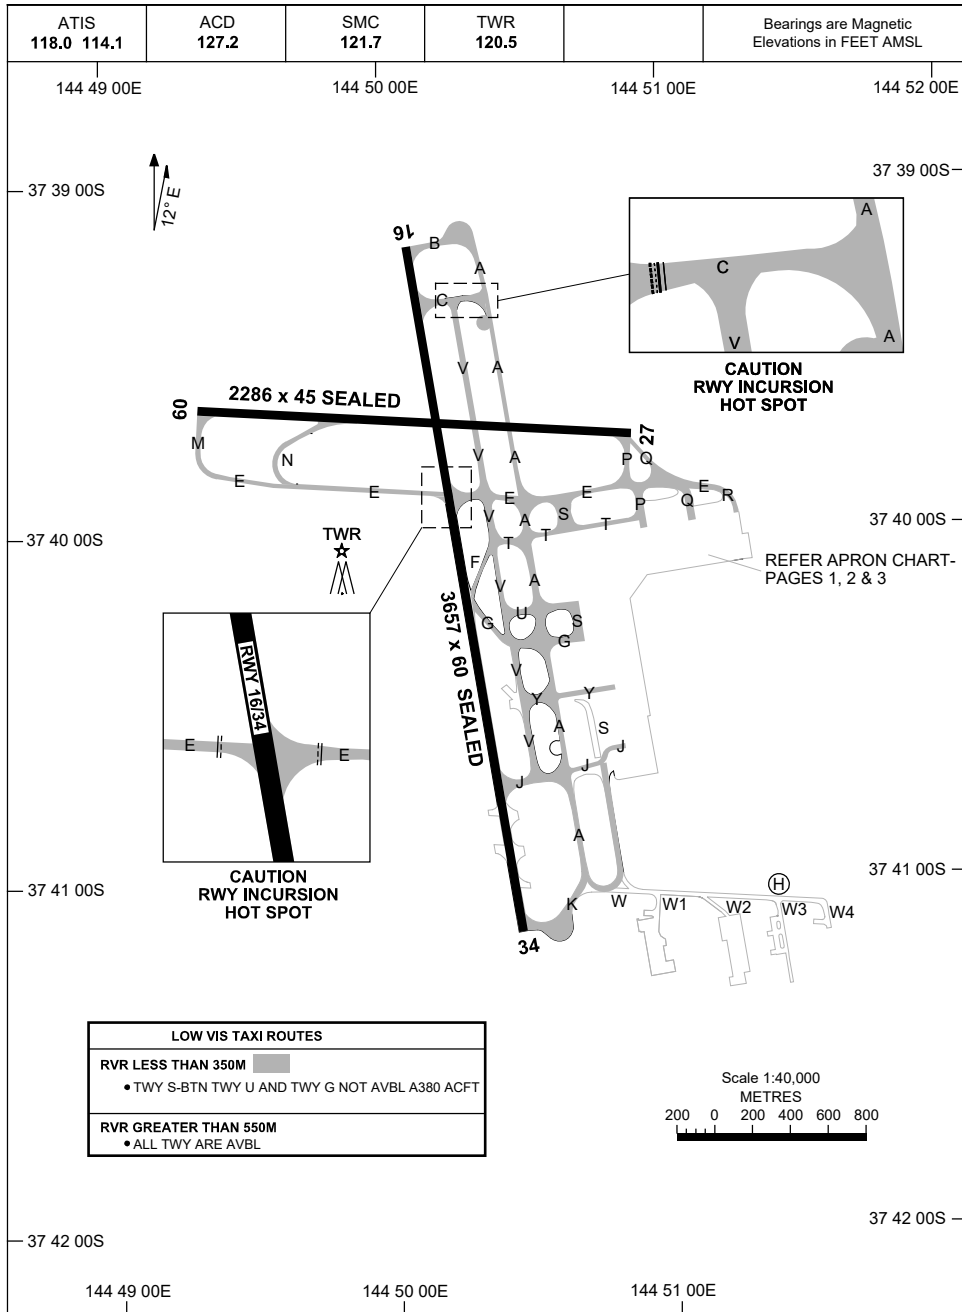

# AERODROME GROUND MOVEMENT CHART - Page 3 MELBOURNE, VIC (YMML)

5 SEP 2024

Changes: APRON DEPICTION.

MMLAG04-180