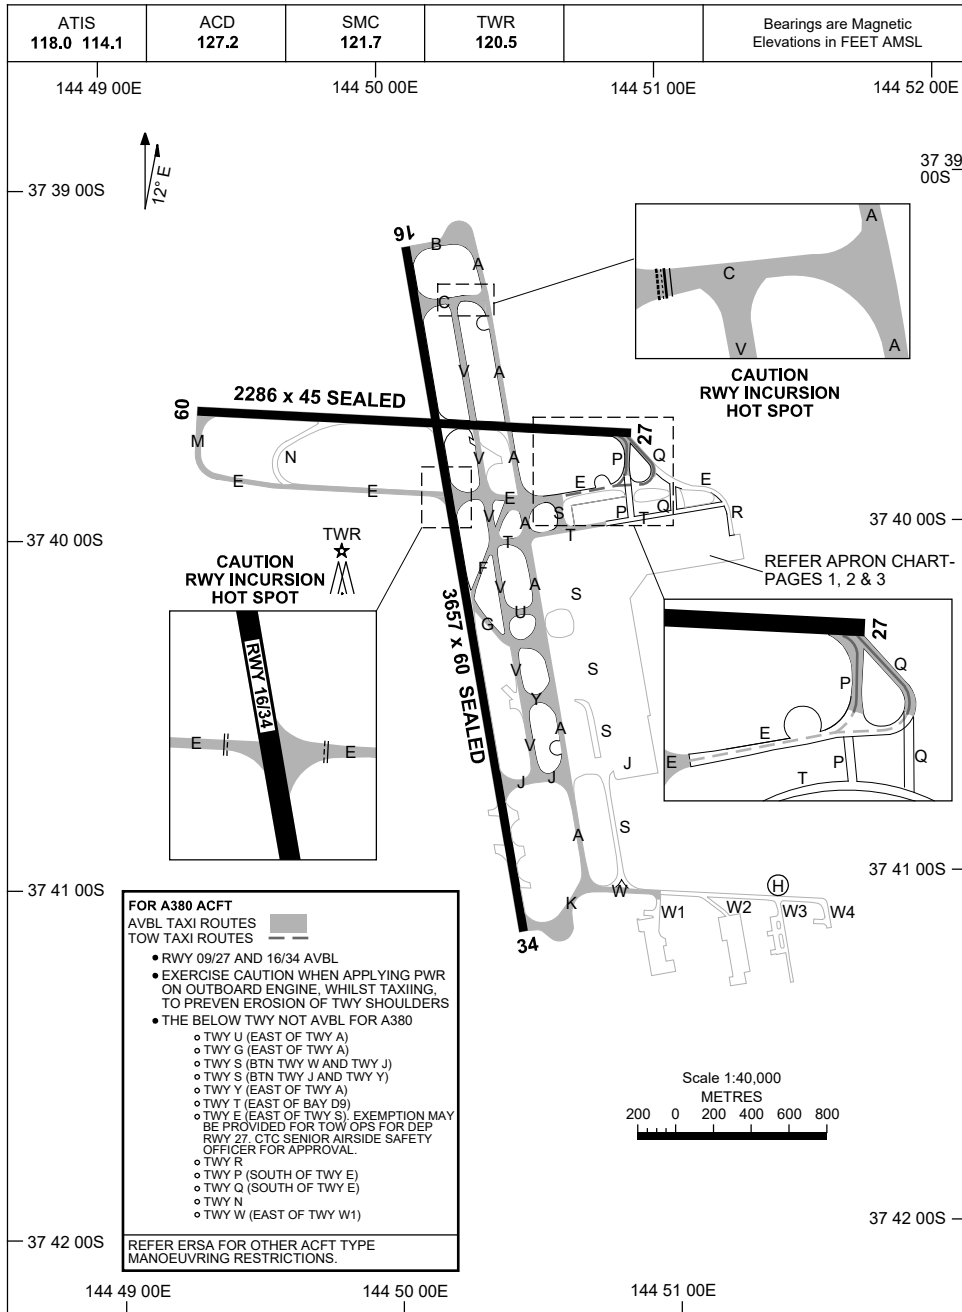

# AERODROME GROUND MOVEMENT CHART - Page 2

## MELBOURNE, VIC (YMML)

5 SEP 2024

Changes: APRON DEPICTION.

MMLAG02-180