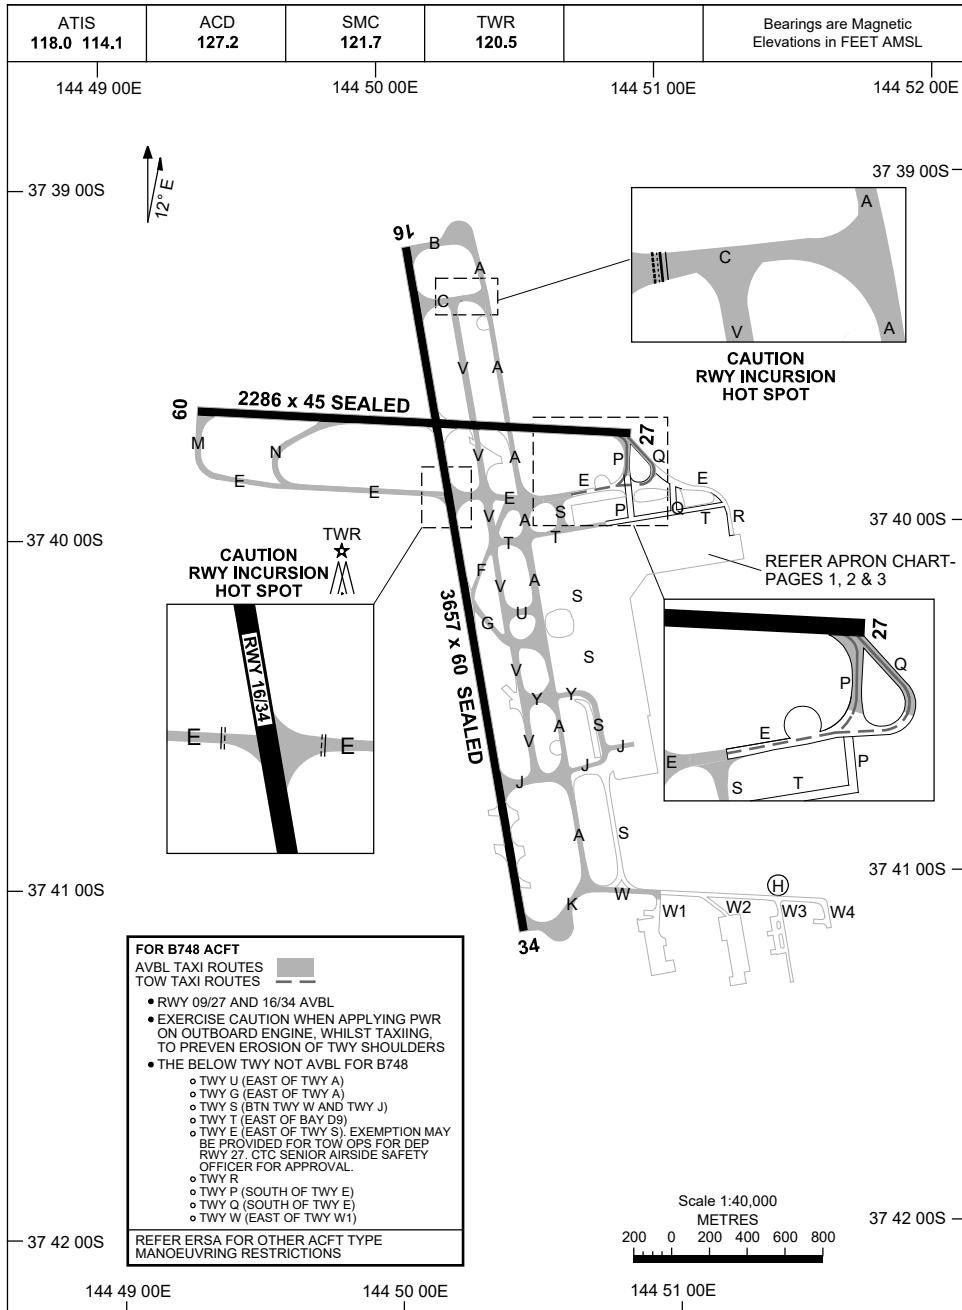

AERODROME GROUND MOVEMENT CHART - Page 1

MELBOURNE, VIC (YMML)

5 SEP 2024

Changes: APRON DEPICTION.

MMLAG01-180