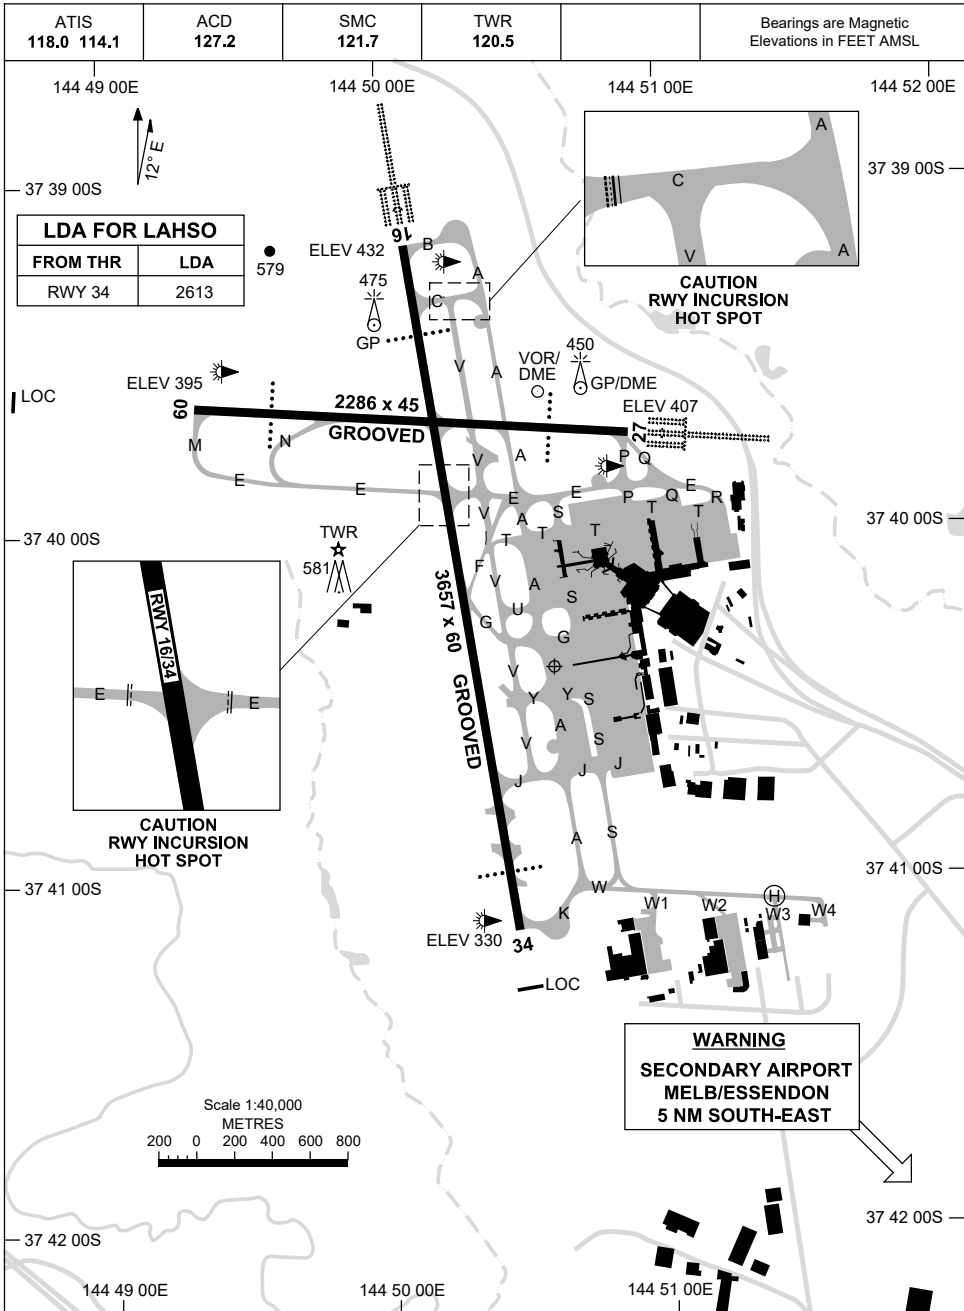

5 SEP 2024

AD ELEV 434
37 40 24S 144 50 36E

AERODROME CHART - Page 1
MELBOURNE, VIC (YMML)

Changes: APRON DEPICTION.

MMLAD01-180