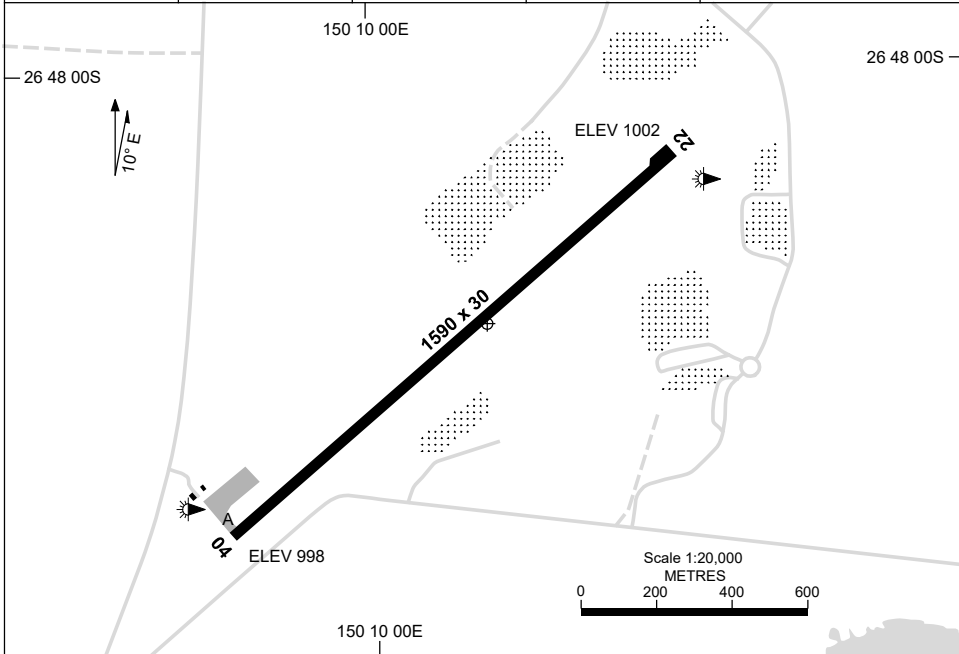

8 SEP 2022

AD ELEV 1002  
26 48 22S 150 10 11E

AERODROME CHART  
MILES, QLD (YMLS)

FIA BN CEN 123.95	CTAF+AFRU 126.35	AFRU+PAL 126.35	Bearings are Magnetic Elevations in FEET AMSL
----------------------	---------------------	--------------------	--

RWY	AERODROME LIGHTING	
		TAXIWAY : BLUE EDGE
<b>04</b> <sup>040</sup>	LIRL	
<sup>220</sup> <b>22</b>	LIRL	

**NOTES**

1. FIA FREQ 123.95 AVBL IN CIRCUIT.

Changes: SDBY SWITCH TIME, TWY LIGHTING.

MLSAD01-172