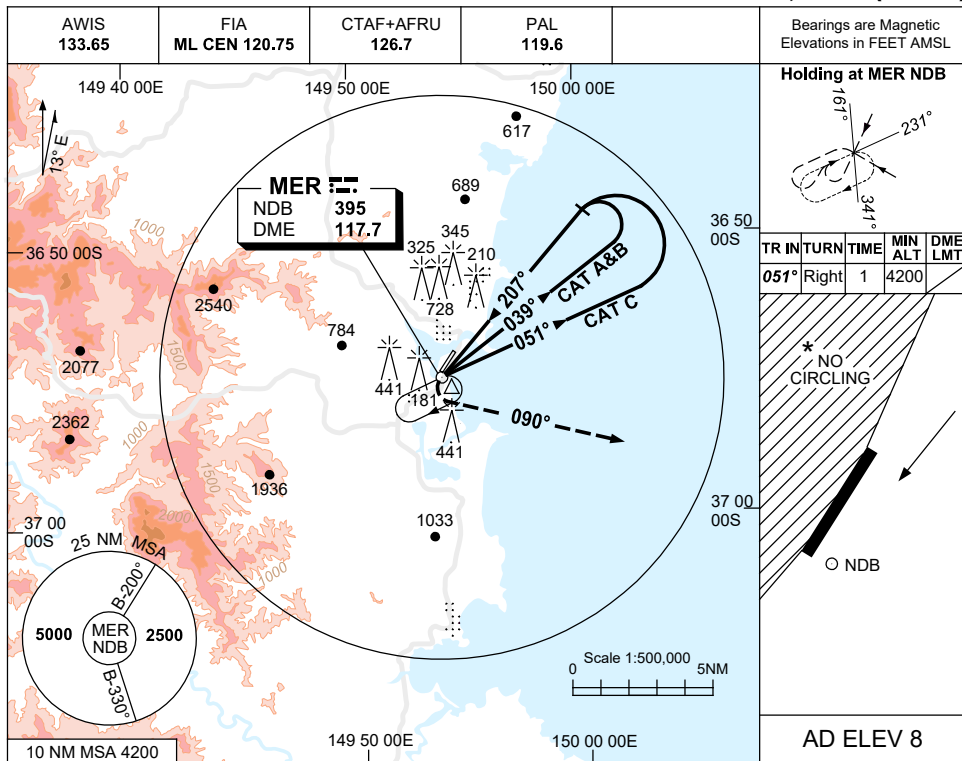

USE QNH

NDB-A

9 SEP 2021

**MERIMBULA, NSW (YMER)**

**NOTES**

CATEGORY	A	B	C	D
CIRCLING*	1140 (1132-2.4)		1270(1262-4.0)	NOT APPLICABLE
ALTERNATE	(1632-4.4)		(1762-6.0)	

1. MAX IAS:  
INITIAL : 210KT.
- \* 2. NO CIRCLING  
WEST OF RWY  
03/21.
3. COLOUR: SEE  
SPEC NOTICES.

Changes: AD ELEV, MINIMA.

MERNB01-168