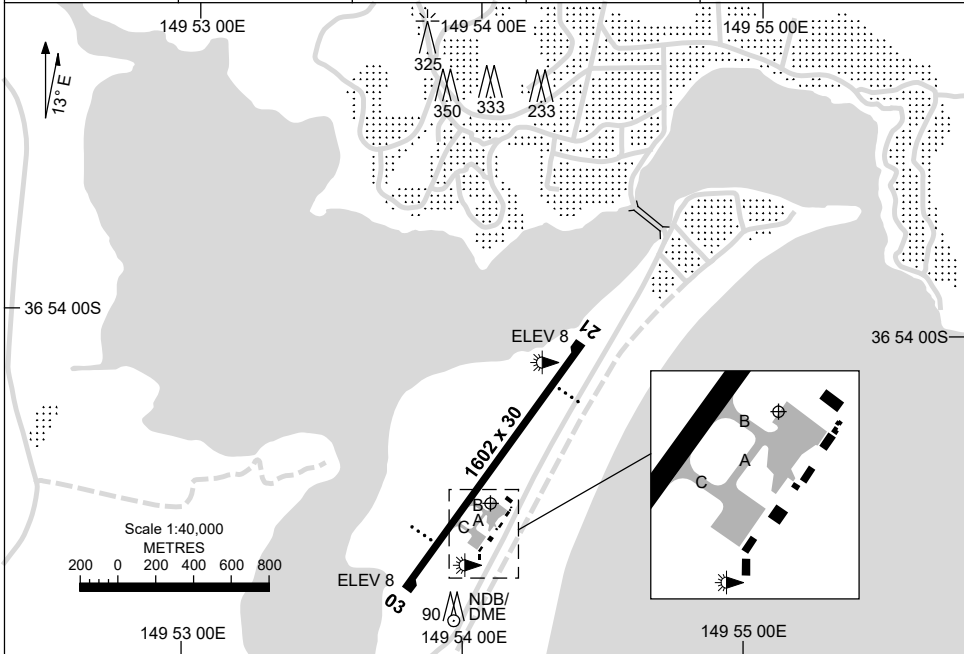

5 SEP 2024

AD ELEV 8
36 54 31S 149 54 05E

AERODROME CHART
MERIMBULA, NSW (YMER)

AWIS 133.65	FIA ML CEN 120.75	CTAF+AFRU 126.7	PAL 119.6	Bearings are Magnetic Elevations in FEET AMSL
----------------	----------------------	--------------------	--------------	--

RWY		AERODROME LIGHTING	
03	021	PAPI 3.3°	45.8FT LIRL
	201	21	PAPI 3.0° 41.5FT LIRL

NOTES

1. AWIS ACTIVATED BY 1 SEC TRANSMISSION.