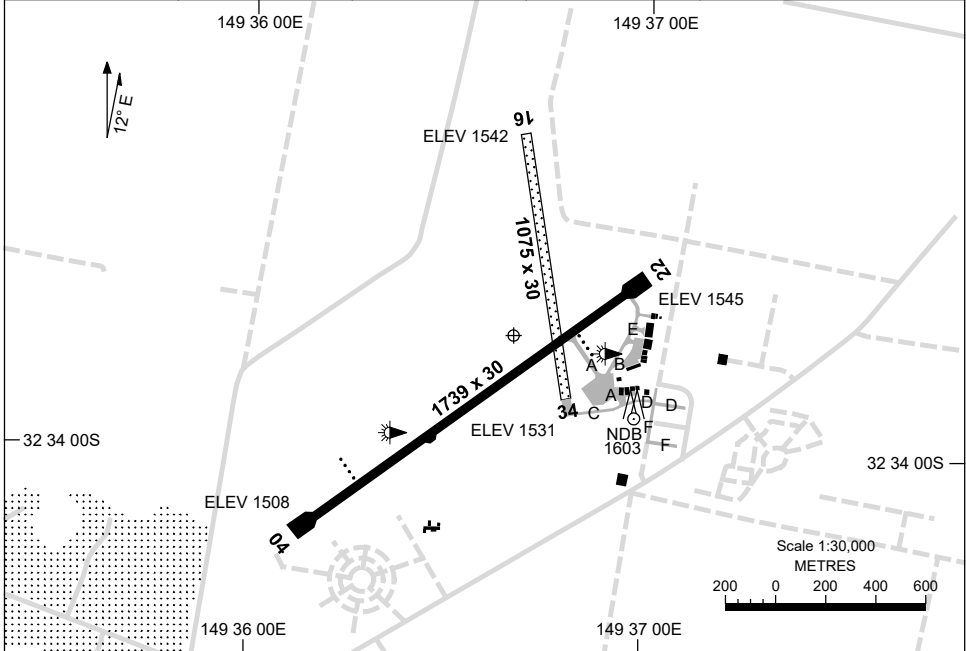

7 SEP 2023

AD ELEV 1545
32 33 45S 149 36 40E

AERODROME CHART
MUDGEE, NSW (YMDG)

FIA BN CEN 133.05	CTAF 126.7	PAL 122.3		Bearings are Magnetic Elevations in FEET AMSL
----------------------	---------------	--------------	--	--

RWY		AERODROME LIGHTING
		TAXIWAY : BLUE EDGE RL : PAL 122.3 , SDBY (1 MIN)
04 ⁰⁴¹		PAPI 3.0° 45FT LIRL
²²¹ 22		PAPI 3.0° 43FT LIRL
16 ¹⁵⁹		NIL
³³⁹ 34		NIL

NOTES

1. AWIS (PHONE) 02 9353 6439.
2. FIA 133.05 AVBL IN CIRCUIT AREA.
3. PAPI RWY 04 MUST NOT BE USED BEYOND CIRCLING AREA.