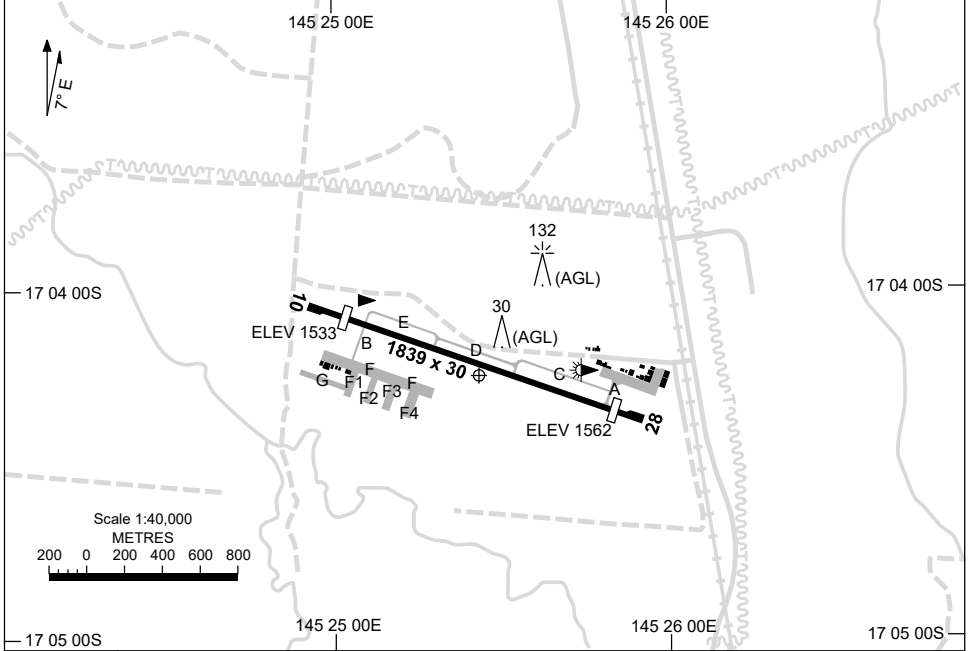

15 JUN 2023

AD ELEV 1564
17 04 14S 145 25 26E

AERODROME CHART
MAREEBA, QLD (YMBA)

AWIS 122.05	FIA CS APP 126.1	FIA (ON GROUND) BN CEN 123.8	CTAF+AFRU 126.7	AFRU+PAL 126.7	Bearings are Magnetic Elevations in FEET AMSL
-----------------------	----------------------------	--	---------------------------	--------------------------	--

RWY	AERODROME LIGHTING	
	TAXIWAY : GREEN CL ON TWY A, TWY B, TWY C, TWY E RL : AFRU+PAL 126.7	
10 ¹⁰³	LIRL PTBL	
²⁸³ 28	LIRL PTBL	

NOTES

- FIA FREQ 126.1 AVBL CIRCUIT AREA.
- PTBL LIGHTING AVBL FOR MEDICAL EMERG ONLY 1HR PN RQ.