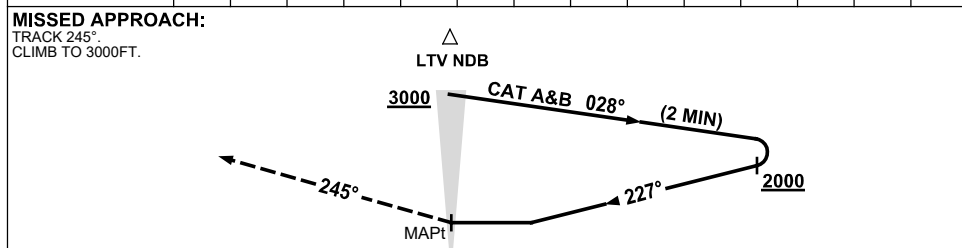

USE QNH

NDB-A

2 DEC 2021

LATROBE VALLEY, VIC (YLTV)

DME DIST	NOT APPLICABLE							
ALT								

NOTES

CATEGORY	A	B	C	D
			NOT APPLICABLE	
CIRCLING	980 (800-2.4)			
ALTERNATE	(1300-4.4)			

1. MAX IAS:
INITIAL :
CAT A&B 140KT.