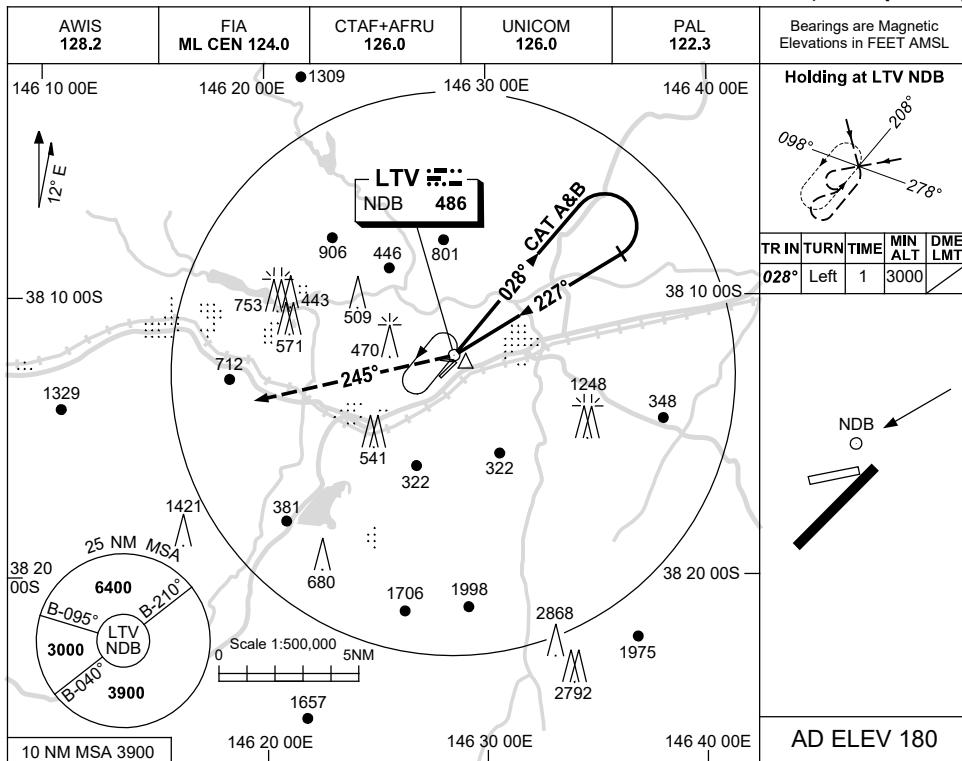

USE QNH

NDB-A

2 DEC 2021

LATROBE VALLEY, VIC (YLTV)

DME DIST	NOT APPLICABLE							
ALT								

NOTES

CATEGORY	A	B	C	D
			NOT APPLICABLE	
CIRCLING	980 (800-2.4)			
ALTERNATE	(1300-4.4)			

1. MAX IAS:
INITIAL :
CAT A&B 140KT.

Changes: FROM SUP H83/21.

LTVNB01-169