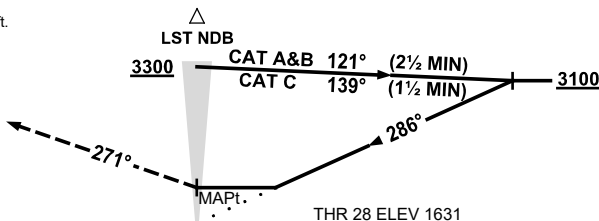

USE QNH

NDB RWY 28  
LEINSTER, WA (YLST)

28 NOV 2024

DME DIST	NOT APPLICABLE									
ALT										

**MISSED APPROACH:**  
TRACK 271°  
CLIMB AND MAINTAIN 3300ft.

**NOTES**

1. MAX IAS:  
INITIAL : 210KT.
- \*2. NO CIRCLING NORTH OF RWY 10 / 28.
- #3. ACFT MUST CTC YBLU PRIOR TO HOLD ON CTAF.
4. **CAUTION:** PROC IS OVERLAI BY YBLU RNP RWY 01.

CATEGORY	A	B	C	D
S-I NDB	2250 (619-3.5)			NOT APPLICABLE
CIRCLING *	2350 (719-2.4)	2450 (819-4.0)		
ALTERNATE	(1219-4.4)		(1319-6.0)	

Changes: MSA, THR ELEV, Editorial.

LSTNB02-181