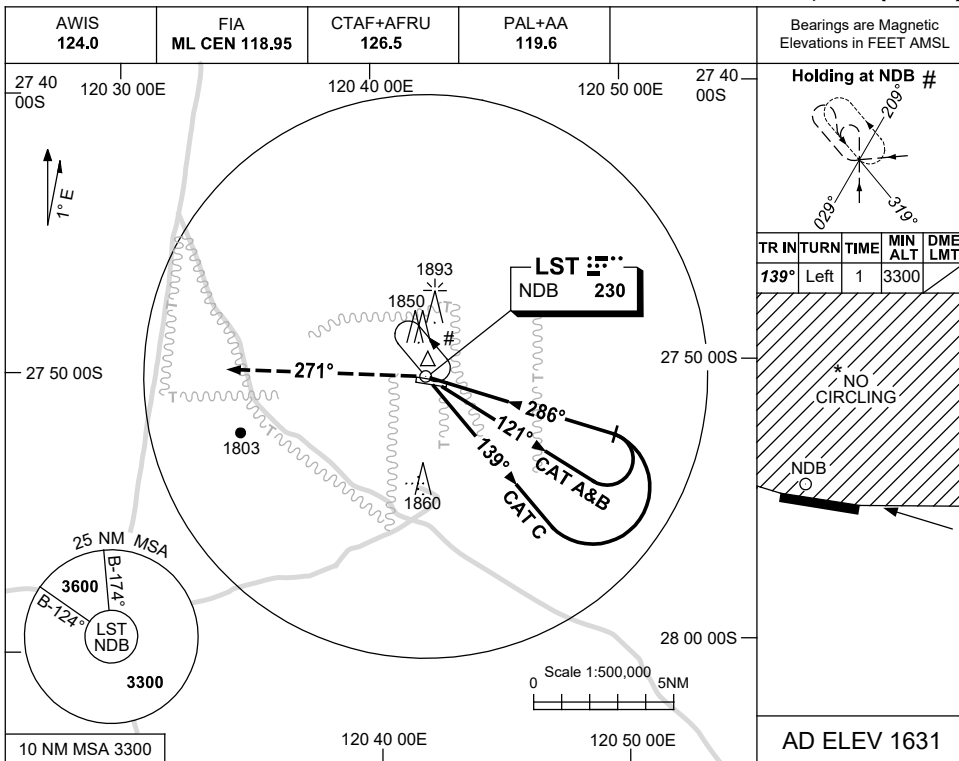

USE QNH

NDB RWY 28  
LEINSTER, WA (YLST)

28 NOV 2024

DME DIST	NOT APPLICABLE									
ALT										

**MISSED APPROACH:**  
TRACK 271°  
CLIMB AND MAINTAIN 3300ft.

**NOTES**

1. MAX IAS:  
INITIAL : 210KT.
- \*2. NO CIRCLING NORTH OF RWY 10 / 28.
- #3. ACFT MUST CTC YBLU PRIOR TO HOLD ON CTAF.
4. **CAUTION:** PROC IS OVERLAI BY YBLU RNP RWY 01.

CATEGORY	A	B	C	D
S-I NDB	2250 (619-3.5)			NOT APPLICABLE
CIRCLING *	2350 (719-2.4)	2450 (819-4.0)		
ALTERNATE	(1219-4.4)		(1319-6.0)	

Changes: MSA, THR ELEV, Editorial.

LSTNB02-181