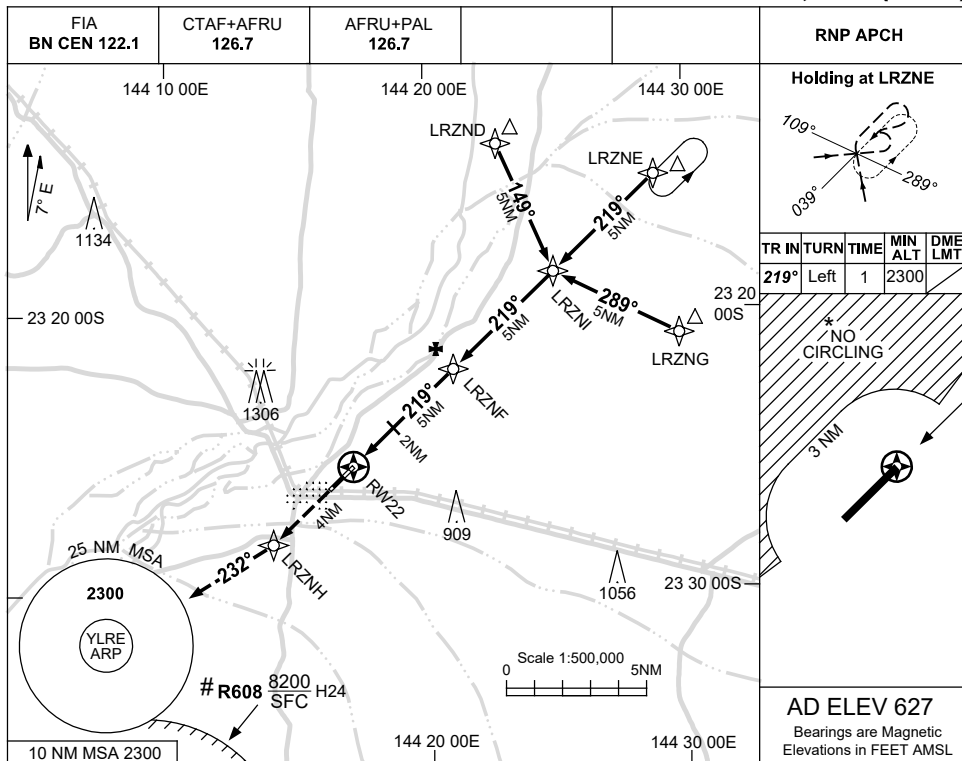

USE QNH

RNP RWY 22
LONGREACH, QLD (YLRE)

16 JUN 2022

NOTES

1. MAX IAS: INITIAL : 210KT.
- *2. NO CIRCLING NW OF RWY 04/22 BEYOND 3NM.
- #3. CAUTION: R608 H24
4. AWIS PHONE 07 3564 3723

CATEGORY	A	B	C	D
LNAV	1140 (513-2.9)			NOT APPLICABLE
CIRCLING *	1250 (623-2.4)		1410 (783-4.0)	
ALTERNATE	(1123-4.4)		(1283-6.0)	

Changes: CHART TITLE, PBN SPECIFICATION BOX.

LRGN02-171