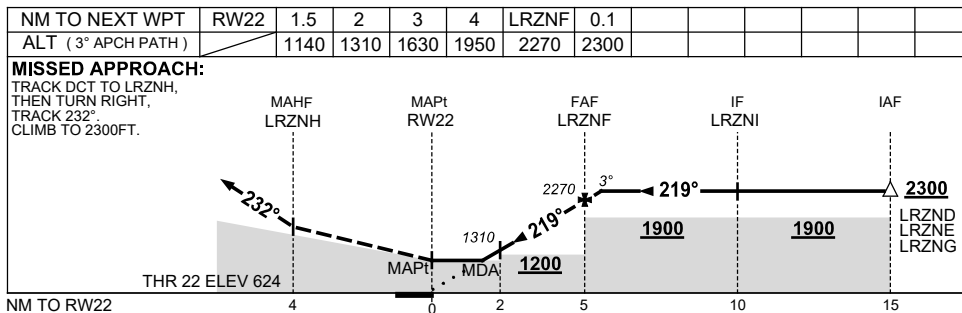

USE QNH

RNP RWY 22
LONGREACH, QLD (YLRE)

16 JUN 2022

NOTES

1. MAX IAS: INITIAL : 210KT.
- *2. NO CIRCLING NW OF RWY 04/22 BEYOND 3NM.
- #3. CAUTION: R608 H24
4. AWIS PHONE 07 3564 3723

CATEGORY	A	B	C	D
LNAV	1140 (513-2.9)			NOT APPLICABLE
CIRCLING *	1250 (623-2.4)		1410 (783-4.0)	
ALTERNATE	(1123-4.4)		(1283-6.0)	

Changes: CHART TITLE, PBN SPECIFICATION BOX.

LRGN02-171