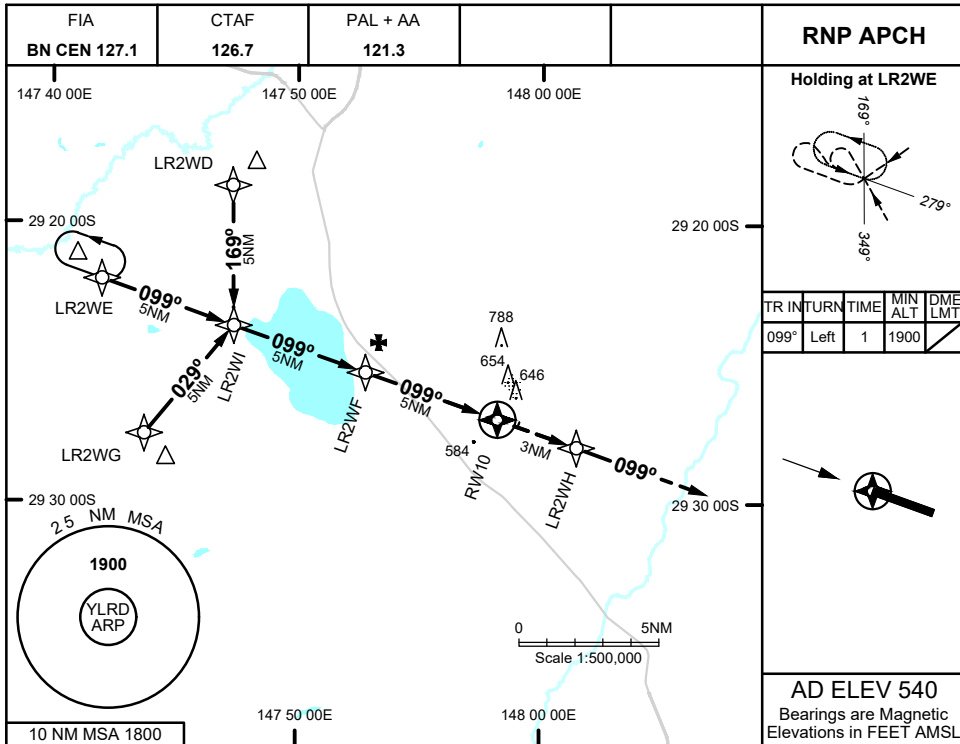

16 JUN 2022

LIGHTNING RIDGE, NSW (YLRD)

NM TO NEXT WPT	0.1	LR2WF	4	3	2.3	2	1.7	RW10			
ALT (3° APCH PATH)	2200	2160	1840	1520	1290	1200	1110				

NOTES

- MAX IAS:
INITIAL : 210KTS

CATEGORY	A	B	C	D
				NOT APPLICABLE
CIRCLING	1110 (570 - 2.4)		1290 (750 - 4.0)	
ALTERNATE	(1070 - 4.4)		(1250 - 6.0)	

Changes: PAL+AA

LRDGN02-171