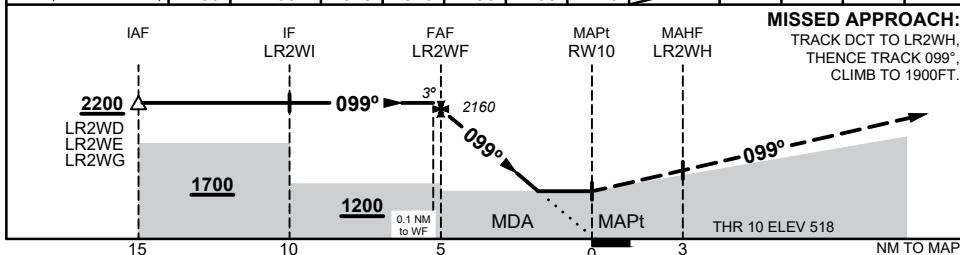

16 JUN 2022

LIGHTNING RIDGE, NSW (YLRD)

NM TO NEXT WPT	0.1	LR2WF	4	3	2.3	2	1.7	RW10			
ALT (3° APCH PATH)	2200	2160	1840	1520	1290	1200	1110				

NOTES

- MAX IAS:
INITIAL : 210KTS

CATEGORY	A	B	C	D
				NOT APPLICABLE
CIRCLING	1110 (570 - 2.4)		1290 (750 - 4.0)	
ALTERNATE	(1070 - 4.4)		(1250 - 6.0)	