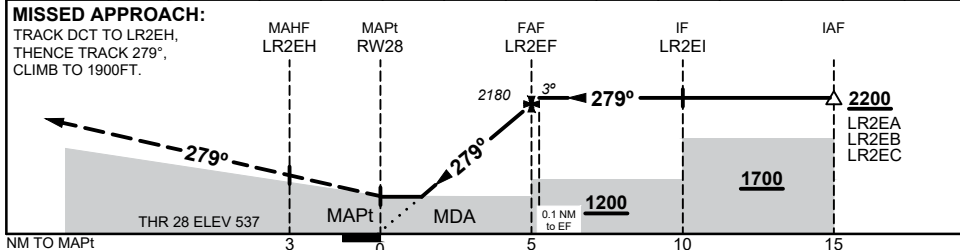

16 JUN 2022

LIGHTNING RIDGE, NSW (YLRD)

NM TO NEXT WPT	RW28	1.3	2	3	4	LR2EF	0.1				
ALT (3° APCH PATH)		990	1220	1540	1860	2180	2200				

NOTES

- MAX IAS:
INITIAL : 210KTS

CATEGORY	A	B	C	D
LNAV	990 (450 - 2.5)			NOT APPLICABLE
CIRCLING	1110 (570 - 2.4)		1290 (750 - 4.0)	
ALTERNATE	(1070 - 4.4)		(1250 - 6.0)	