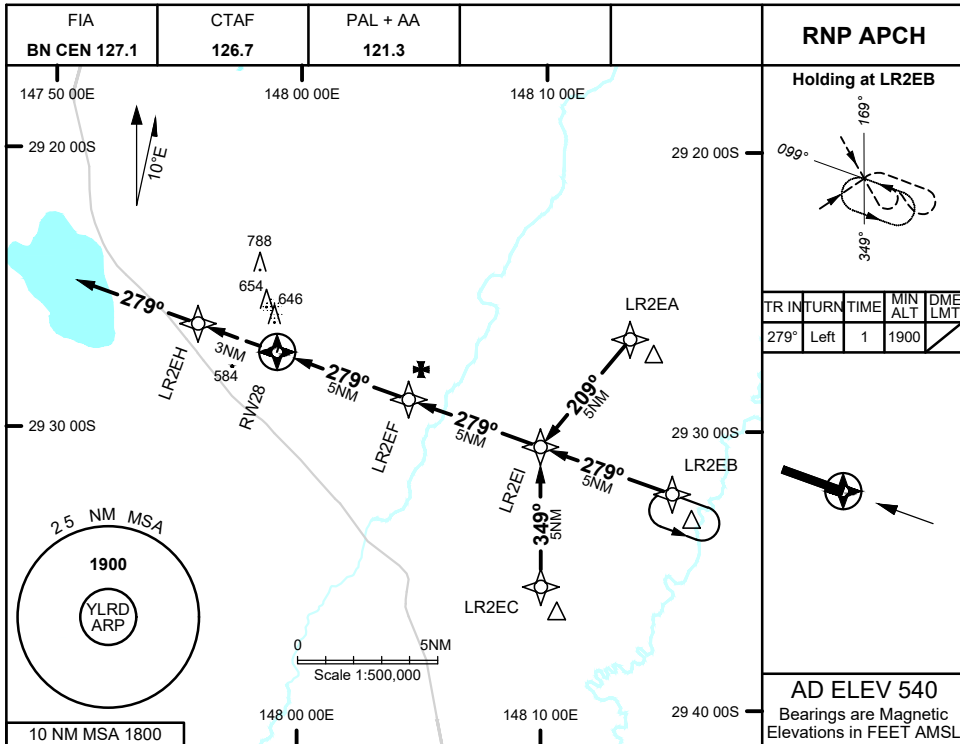

16 JUN 2022

LIGHTNING RIDGE, NSW (YLRD)

NM TO NEXT WPT	RW28	1.3	2	3	4	LR2EF	0.1				
ALT (3° APCH PATH)		990	1220	1540	1860	2180	2200				

NOTES

- MAX IAS:
INITIAL : 210KTS

CATEGORY	A	B	C	D
LNAV	990 (450 - 2.5)			NOT APPLICABLE
CIRCLING	1110 (570 - 2.4)		1290 (750 - 4.0)	
ALTERNATE	(1070 - 4.4)		(1250 - 6.0)	

Changes: PAL+AA

LRDGN01-171