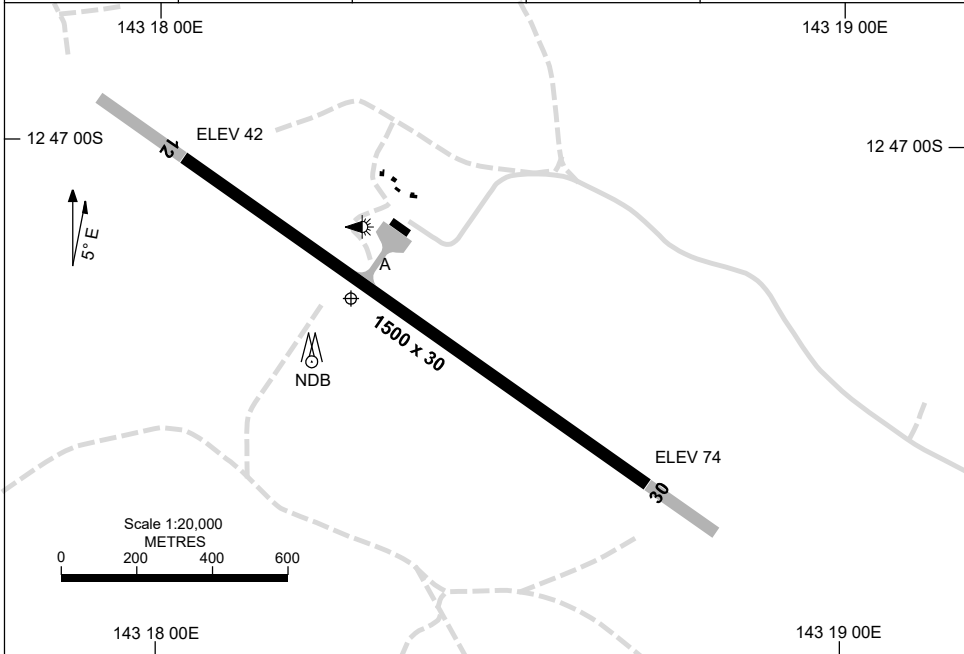

30 NOV 2023

AD ELEV 77
12 47 13S 143 18 17E

AERODROME CHART
LOCKHART RIVER, QLD (YLHR)

AWIS 133.3	FIA BN CEN 122.1	CTAF+AFRU 126.7	AFRU+PAL 126.7	Bearings are Magnetic Elevations in FEET AMSL
----------------------	----------------------------	---------------------------	--------------------------	--

RWY	AERODROME LIGHTING	
	TAXIWAY : BLUE EDGE RL : AFRU+PAL 126.7 , SDBY (30 SEC)	
12 ¹²⁰	LIRL	
³⁰⁰ 30	LIRL	

NOTES

1. FIA FREQ 122.1 AVBL 4500FT.

Changes: THR ELEV, NEW LOGO.

LHRAD01-177