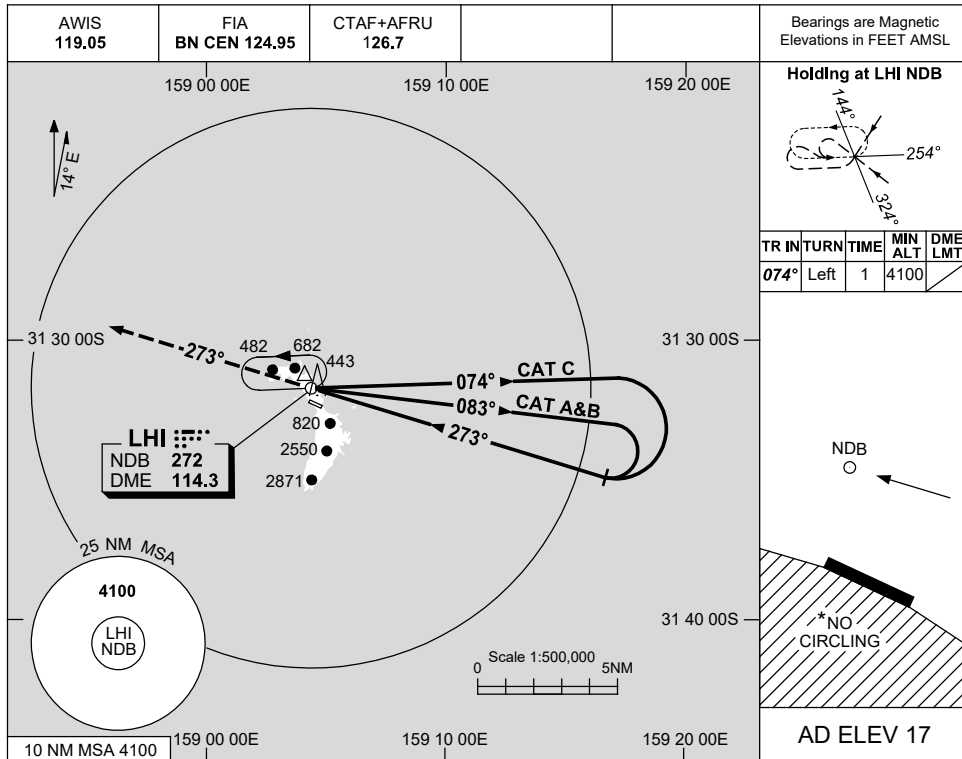

USE QNH

NDB-A

**LORD HOWE ISLAND, NSW (YLHI)**

16 JUN 2022

DME DIST	NOT APPLICABLE									
ALT										

**NOTES**

CATEGORY	A	B	C	D
				NOT APPLICABLE
CIRCLING *	1340 (1323-2.4)		1440 (1423-4.0)	
ALTERNATE	(1823-4.4)		(1923-6.0)	

\* 1. NO CIRCLING S OF RWY 10/28.

Changes: MINIMA, Editorial.

LHINB01-171