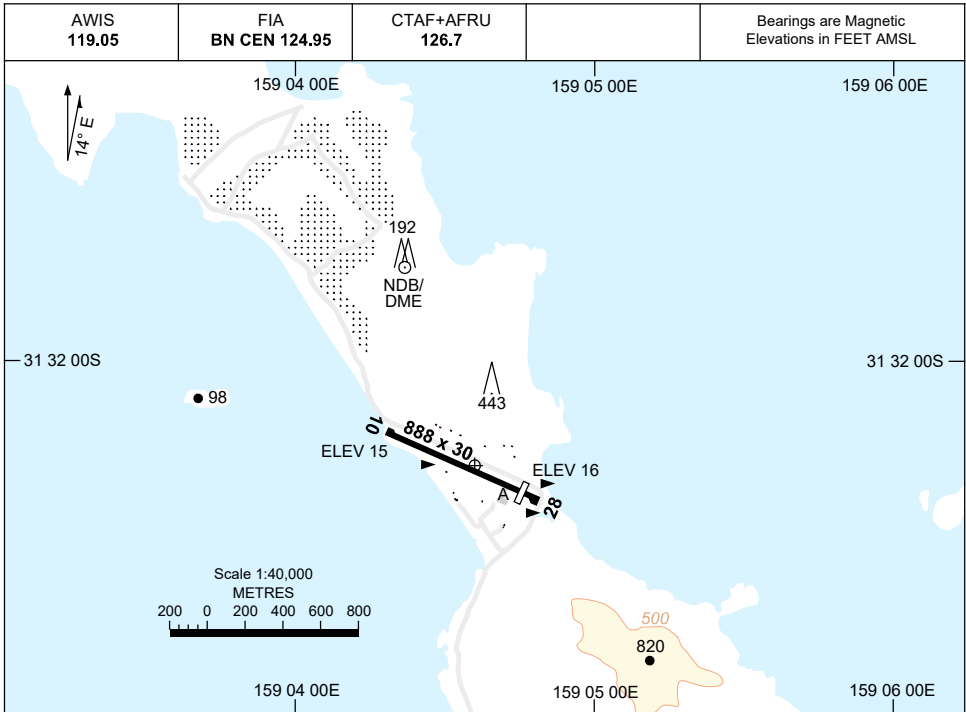

7 SEP 2023

AD ELEV 17
31 32 18S 159 04 38E

AERODROME CHART
LORD HOWE ISLAND, NSW (YLHI)

RWY	AERODROME LIGHTING
	RL : PTBL IN EMERG ONLY , 1 HR PN RQ
10 <small>100</small>	PTBL
<small>280</small> 28	PTBL

NOTES

1. COLOUR: SEE SPEC NOTICES.
2. AWIS ACTIVATED BY 1 SEC TRANSMISSION.
3. PARKING BAY CO-ORDINATES:

BAY 1	31 32 25.12S 159 04 42.01E
BAY 2	31 32 25.47S 159 04 43.04E

Changes: NOTES.

LHIAD01-176