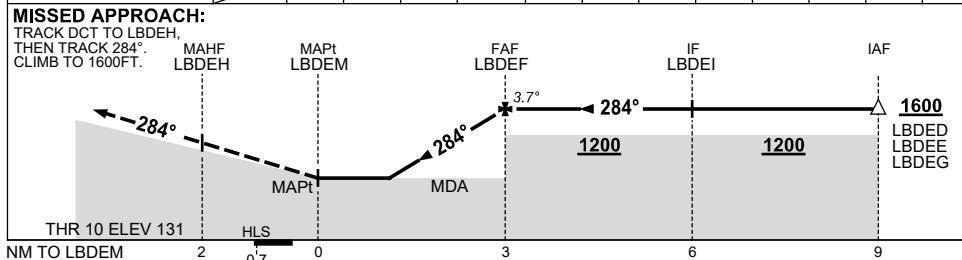

USE QNH

RNP 284

8 SEP 2022

DJARINDJIN/LOMBADINA, WA (YLBG)

NM TO NEXT WPT	LBDEM	0.8	1	2	LBDEF				
ALT (3.7° APCH PATH)		730	820	1210	1600				

NOTES

CATEGORY	H
LNAV	680 (525-2.4)
CIRCLING	NOT APPLICABLE
ALTERNATE	(1075-4.4)

- MAX IAS:
INITIAL : 120KT.
FINAL : 90KT.
- HLS IS THRESHOLD RWY 10.

Changes: CHART TITLE, PBN SPECIFICATION BOX.

LBGDN02-172