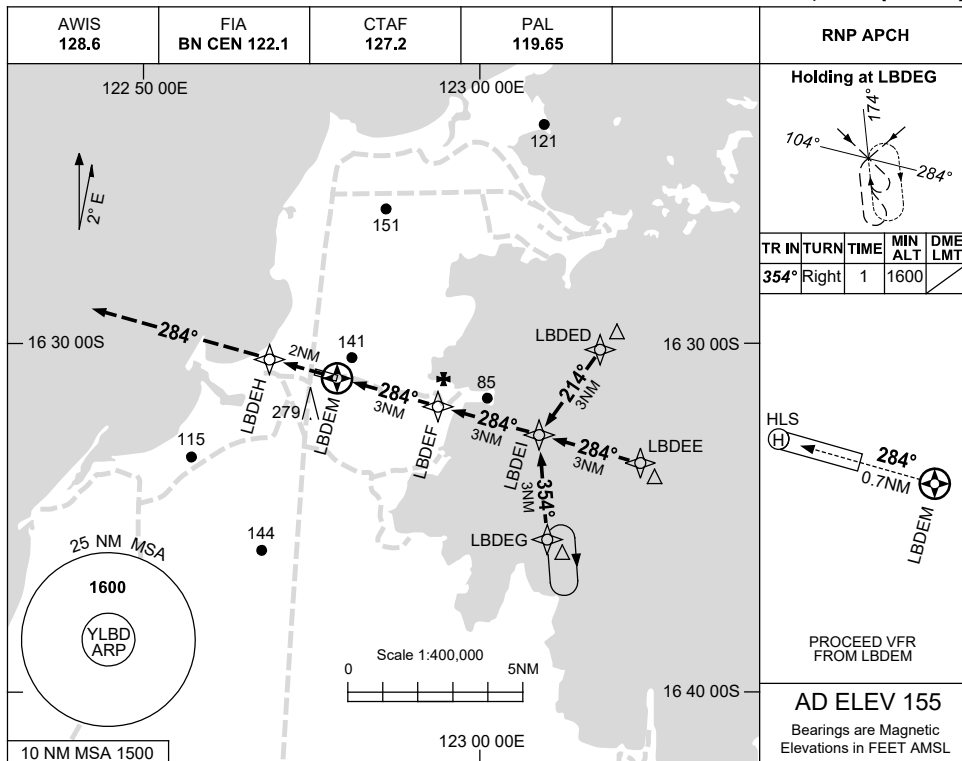

USE QNH

RNP 284

8 SEP 2022

DJARINDJIN/LOMBADINA, WA (YLBG)

NM TO NEXT WPT	LBDEM	0.8	1	2	LBDEF				
ALT (3.7° APCH PATH)		730	820	1210	1600				

NOTES

CATEGORY	H
LNAV	680 (525-2.4)
CIRCLING	NOT APPLICABLE
ALTERNATE	(1075-4.4)

- MAX IAS:
INITIAL : 120KT.
FINAL : 90KT.
- HLS IS THRESHOLD RWY 10.

Changes: CHART TITLE, PBN SPECIFICATION BOX.

LBGDN02-172