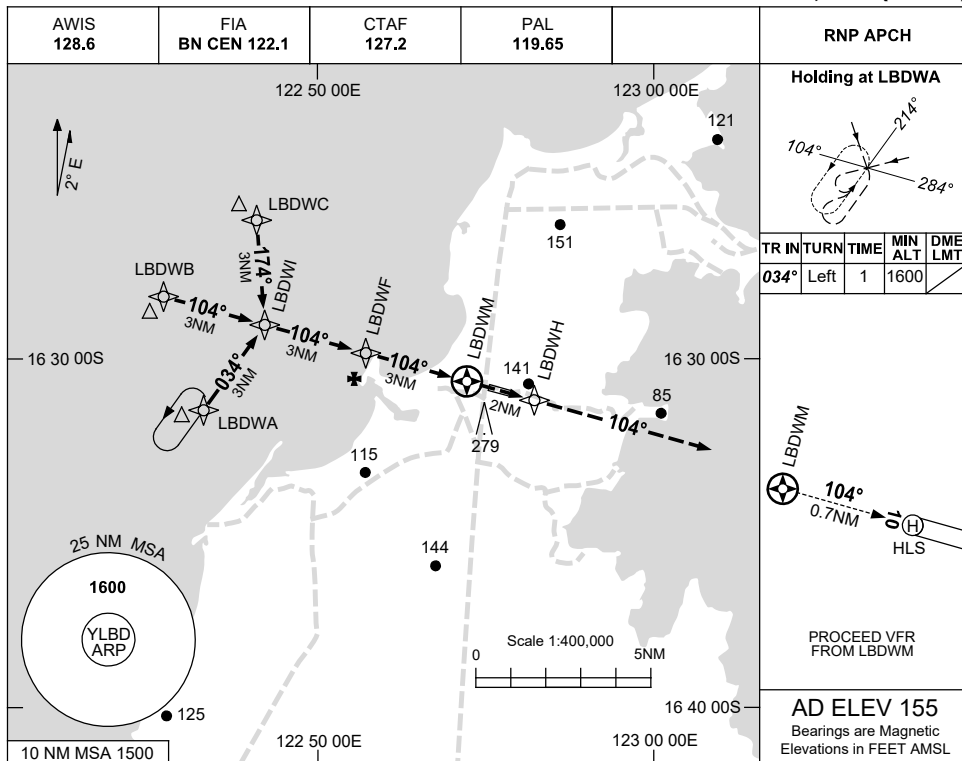

USE QNH

RNP 104

8 SEP 2022

DJARINDJIN/LOMBADINA, WA (YLBG)

NM TO NEXT WPT	LBDWF	2	1	0.8	LBDWM								
ALT (3.7° APCH PATH)	1600	1210	820	730									

**NOTES**

<b>CATEGORY</b>	<b>H</b>
LNAV	<b>680 (525-2.4)</b>
CIRCLING	<b>NOT APPLICABLE</b>
ALTERNATE	<b>(1075-4.4)</b>

1. MAX IAS:  
INITIAL : 120KT.  
FINAL : 90KT.
2. HLS IS THRESHOLD RWY 10.

Changes: CHART TITLE, PBN SPECIFICATION BOX.

LBGDN01-172