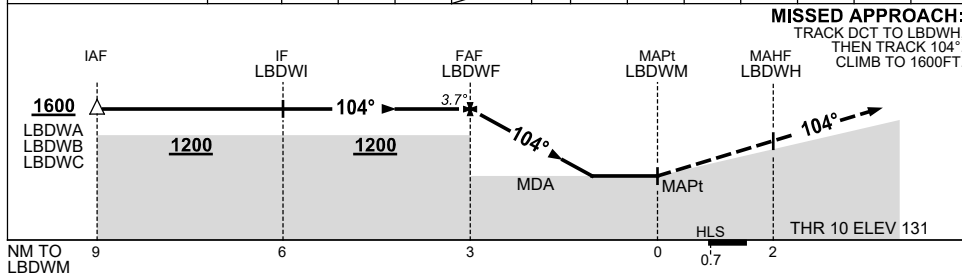

USE QNH

RNP 104

8 SEP 2022

DJARINDJIN/LOMBADINA, WA (YLBG)

NM TO NEXT WPT	LBDWF	2	1	0.8	LBDWM								
ALT (3.7° APCH PATH)	1600	1210	820	730									

**NOTES**

<b>CATEGORY</b>	<b>H</b>
LNAV	<b>680 (525-2.4)</b>
CIRCLING	<b>NOT APPLICABLE</b>
ALTERNATE	<b>(1075-4.4)</b>

1. MAX IAS:  
INITIAL : 120KT.  
FINAL : 90KT.
2. HLS IS THRESHOLD RWY 10.

Changes: CHART TITLE, PBN SPECIFICATION BOX.

LBGDN01-172