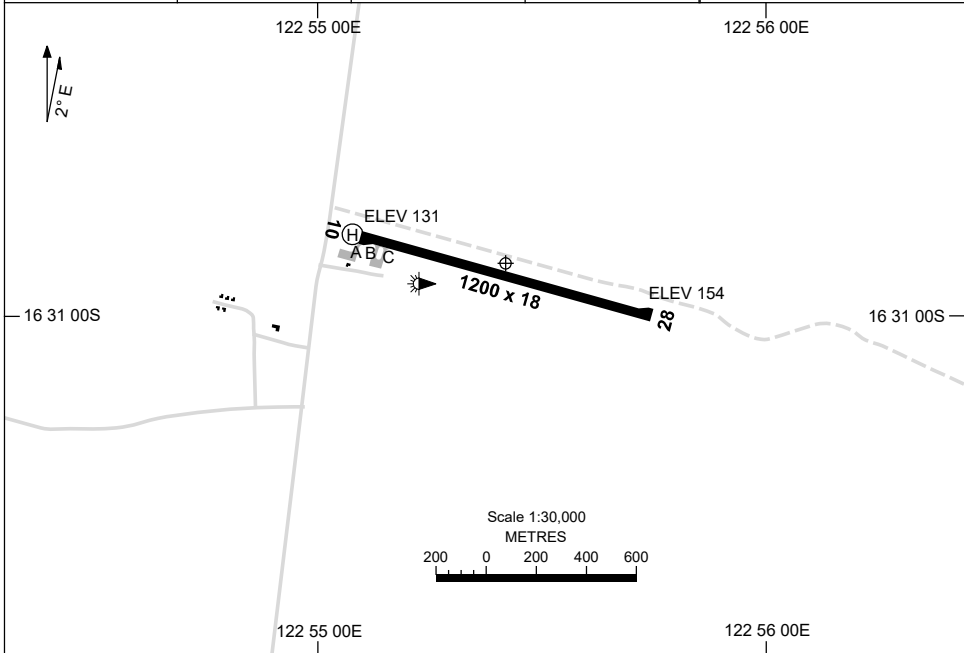

8 SEP 2022

AD ELEV 155  
16 30 55S 122 55 25E

AERODROME CHART  
**DJARINDJIN/LOMBADINA, WA (YLBD)**

AWIS 128.6	FIA BN CEN 122.1	CTAF 127.2	PAL 119.65	Bearings are Magnetic Elevations in FEET AMSL
---------------	---------------------	---------------	---------------	--

RWY	<b>AERODROME LIGHTING</b>
	RL : PAL 119.65 SDBY (15 SEC) , PTBL (EMERG ONLY, 45 MIN PN)
<b>10</b> <sup>104</sup>	LIRL PTBL
<sup>284</sup> <b>28</b>	LIRL PTBL

**NOTES**

1. AWIS RQ ONE TWO-SECOND PULSE TO ACTIVATE