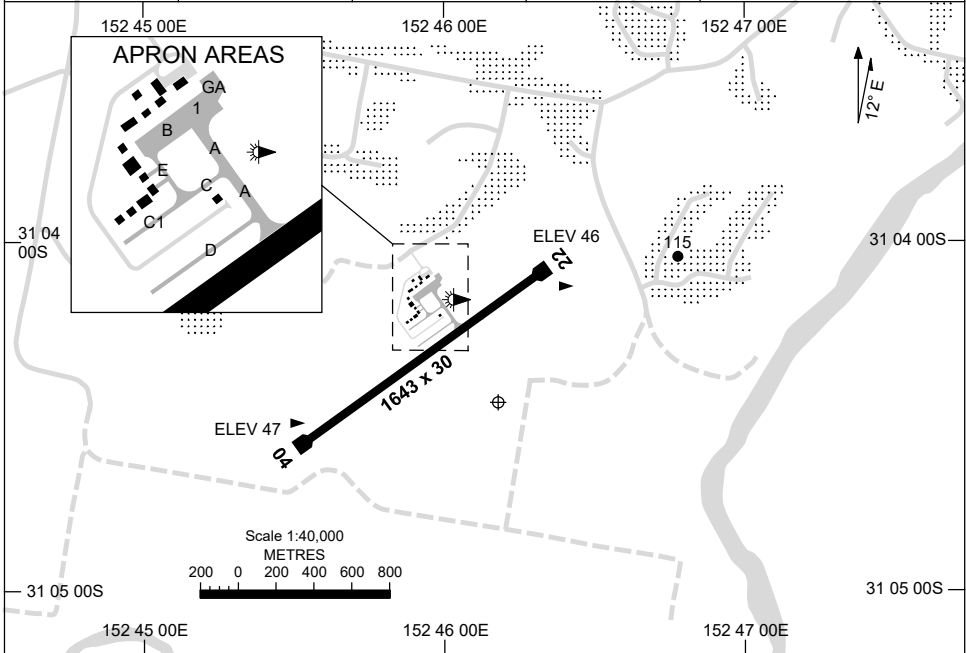

15 JUN 2023

AD ELEV 54
31 04 28S 152 46 11E

AERODROME CHART
KEMPSEY, NSW (YKMP)

AWIS 128.675	FIA BN GEN 120.55	CTAF+AFRU 118.9	AFRU+PAL 118.9	Bearings are Magnetic Elevations in FEET AMSL
-----------------	----------------------	--------------------	-------------------	--------------------------------------------------

AERODROME LIGHTING	
RWY	TAXIWAY : BLUE EDGE RL : AFRU+PAL 118.9
04 <small>042</small>	LIRL
<small>222</small> 22	LIRL

NOTES

1. FIA FREQ 120.55 AVBL 3,500FT, FOR CIRCUIT AREA AND ON GROUND COM CONTACT BN GEN 120.95