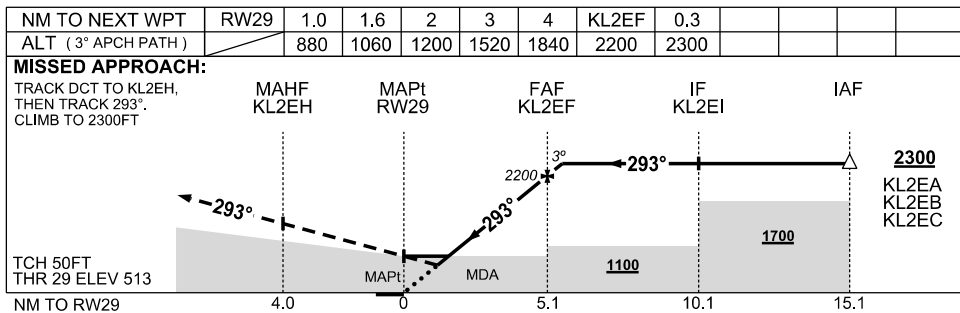

USE QNH

RNP RWY 29
**KOOLAN ISLAND/
 KOOLAN CENTRAL, WA (YKLC)**

7 SEP 2023

NOTES

1. MAX IAS:
 INITIAL : 210KT
- *2. NO CIRCLING
 S OF RWY 11/29
- #3. CAUTION: HIGH DENSITY VFR OPS REFER ERSA GEN SP-12

CATEGORY	A	B	C	D
LNAV/VNAV	880 (367-2.0)			
LNAV	1060 (547-3.1)			
* CIRCLING	1140 (600-2.4)	1240(700-4.0)	1330(790-5.0)	
ALTERNATE	(1100-4.4)	(1200-6.0)	(1290-7.0)	