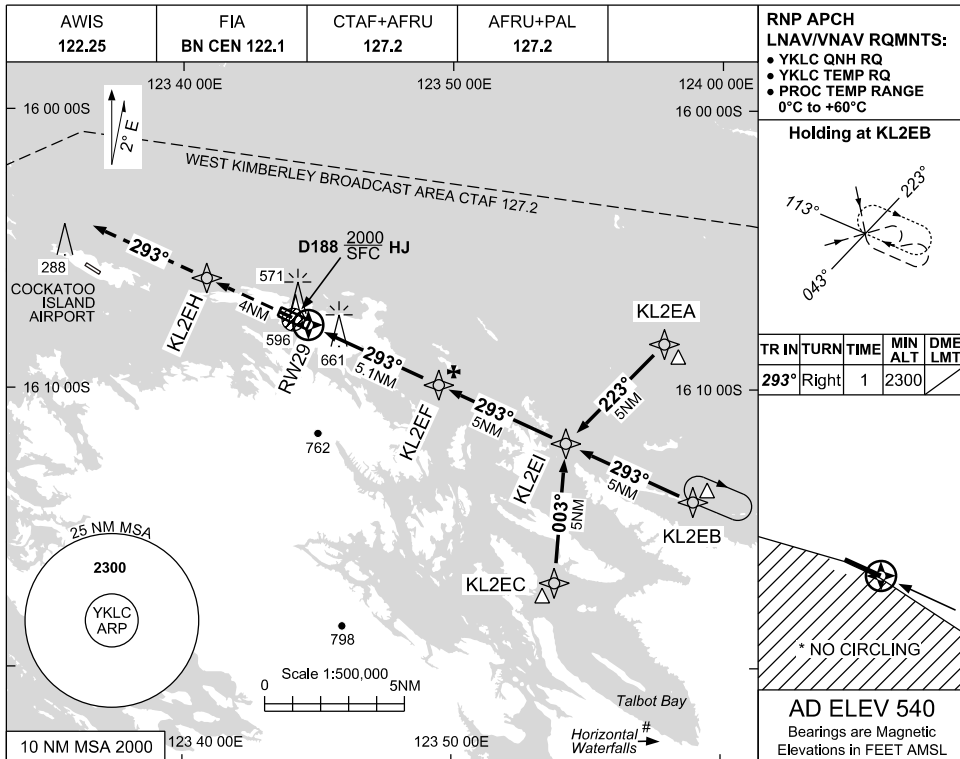

USE QNH

RNP RWY 29
**KOOLAN ISLAND/
 KOOLAN CENTRAL, WA (YKLC)**

7 SEP 2023

NOTES

1. MAX IAS:
 INITIAL : 210KT
- *2. NO CIRCLING
 S OF RWY 11/29
- #3. CAUTION: HIGH DENSITY VFR OPS REFER ERSA GEN SP-12

CATEGORY	A	B	C	D
LNAV/VNAV	880 (367-2.0)			
LNAV	1060 (547-3.1)			
* CIRCLING	1140 (600-2.4)	1240(700-4.0)	1330(790-5.0)	
ALTERNATE	(1100-4.4)	(1200-6.0)	(1290-7.0)	

Changes: YKLI Removed, WPT IDENT, EDITORIAL

KLCCG02-176