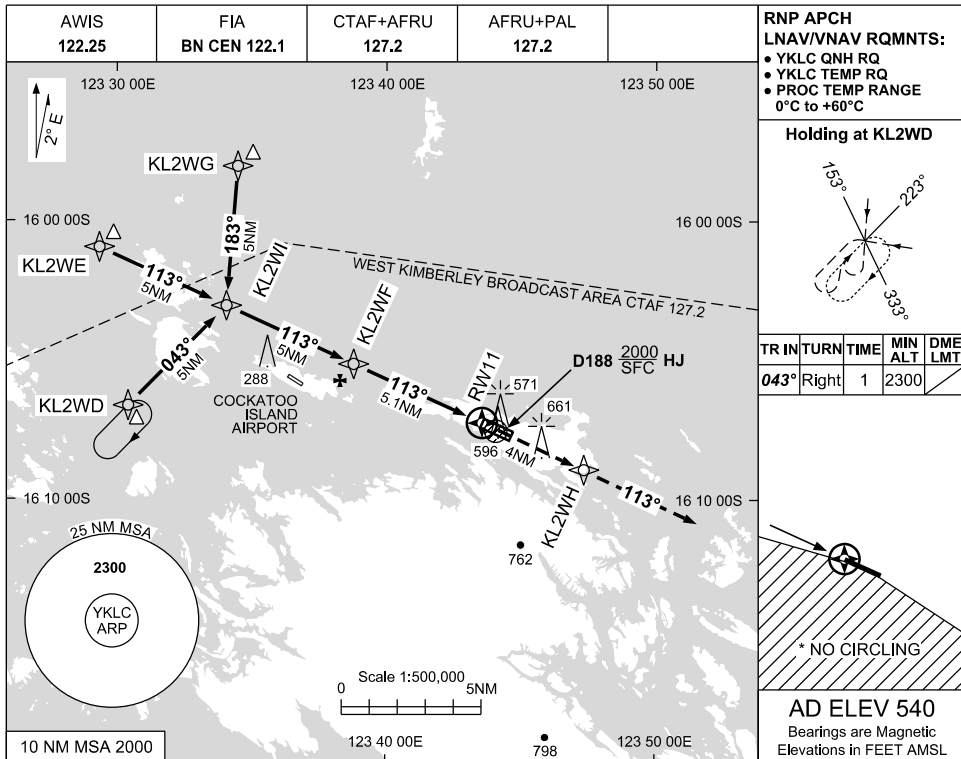

USE QNH

RNP RWY 11
KOOLAN ISLAND/
KOOLAN CENTRAL, WA (YKLC)

7 SEP 2023

CATEGORY	A	B	C	D
LNAV/VNAV	820 (283-1.6)			
LNAV	990 (450-2.5)			
* CIRCLING	1140 (600-2.4)	1240(700-4.0)		1330(790-5.0)
ALTERNATE	(1100-4.4)	(1200-6.0)		(1290-7.0)

1. MAX IAS: INITIAL : 210KT

2. NO CIRCLING S OF RWY 11/29

3. CAUTION: HIGH DENSITY VFR OPS REFER ERSA GEN SP-12

Changes: YKLI Removed, WPT IDENT, EDITORIAL

KLCCG01-176