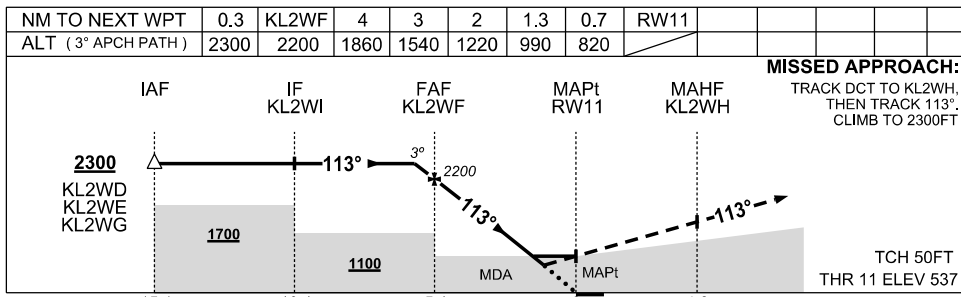

USE QNH

RNP RWY 11
KOOLAN ISLAND/
KOOLAN CENTRAL, WA (YKLC)

7 SEP 2023

CATEGORY	A	B	C	D
LNAV/VNAV	820 (283-1.6)			
LNAV	990 (450-2.5)			
* CIRCLING	1140 (600-2.4)	1240(700-4.0)		1330(790-5.0)
ALTERNATE	(1100-4.4)	(1200-6.0)		(1290-7.0)

1. MAX IAS: INITIAL : 210KT

2. NO CIRCLING S OF RWY 11/29

3. CAUTION: HIGH DENSITY VFR OPS REFER ERSA GEN SP-12

Changes: YKLI Removed, WPT IDENT, EDITORIAL

KLCCG01-176