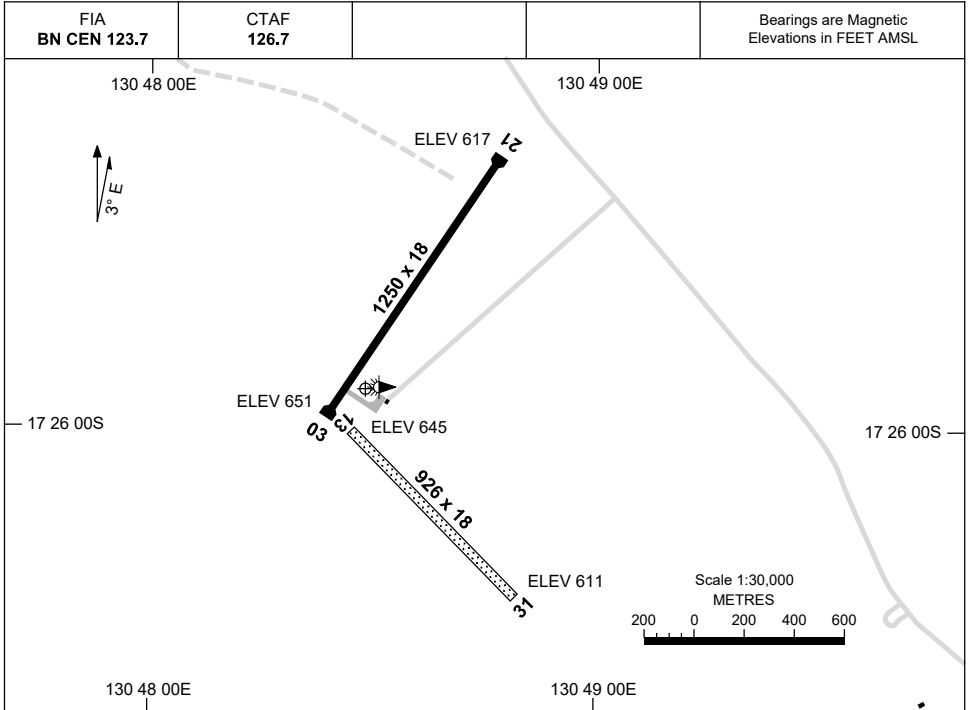

7 SEP 2023

AD ELEV 652
17 25 55S 130 48 29E

AERODROME CHART
KALKGURUNG, NT (YKKG)

	AERODROME LIGHTING	
RWY	RL : SOLAR, EMERG ONLY, PN (ARO AH 0428 035 444. PH AH EMERG (POLICE) 08 8975 0790)	
03 <small>031</small>	NIL	
<small>211</small> 21	NIL	
31 <small>311</small>	NIL	
<small>131</small> 13	NIL	

NOTES

1. RUNWAY LIGHTING AVBL FOR MED EMERG AND POLICE ACFT ONLY.
2. FIA FREQ 123.7 AVBL 4,000FT.

Changes: NOTES.

KKGAD01-176