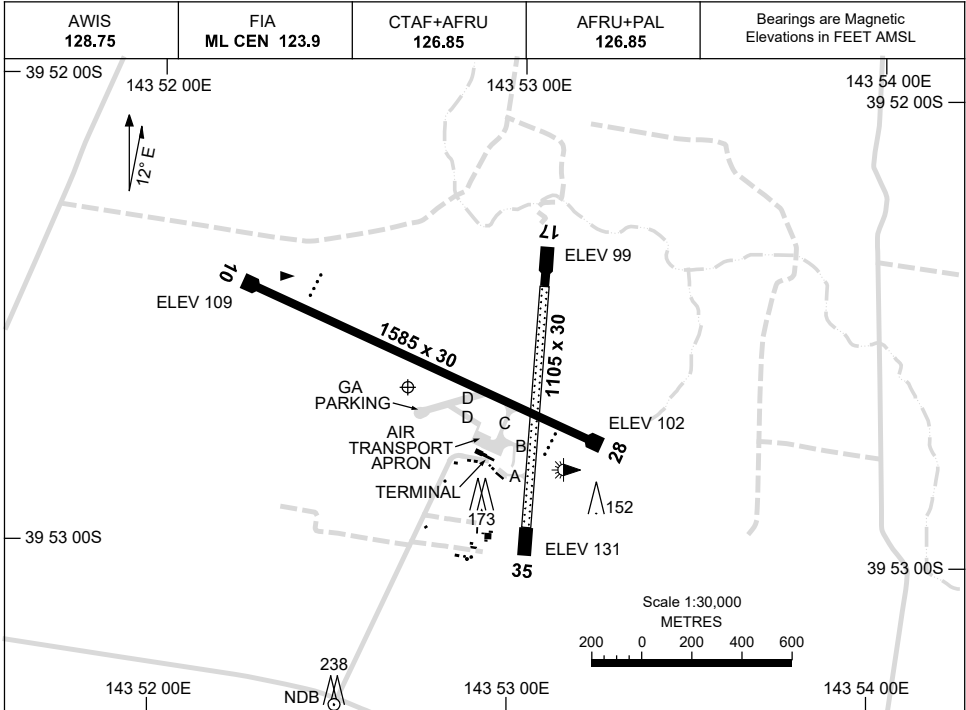

13 JUN 2024

AD ELEV 132
39 52 39S 143 52 42E

AERODROME CHART
KING ISLAND, TAS (YKII)

AERODROME LIGHTING	
RWY	TAXIWAY : BLUE EDGE ON RWY 10/28 TURN PADS RL : AFRU+PAL 126.85 , SDBY (15 SEC), PTBL IN MED EMERG WITH 60 MIN PN TO ARO RQ (ARO : 03 6462 9000)
10 ¹⁰³	PAPI 3.0° 41FT LIRL
²⁸³ 28	PAPI 3.0° 41FT LIRL
17 ¹⁷²	PTBL
³⁵² 35	PTBL

NOTES

- VHF TRANSMISSIONS FROM TAXI ACFT MAY BE SUBJECT TO GROUND SHIELDING.
- AWIS RQ 1 SEC PULSE TO ACTIVATE.

Changes: PAPI ADDED, Editorial.

KIAD01-179