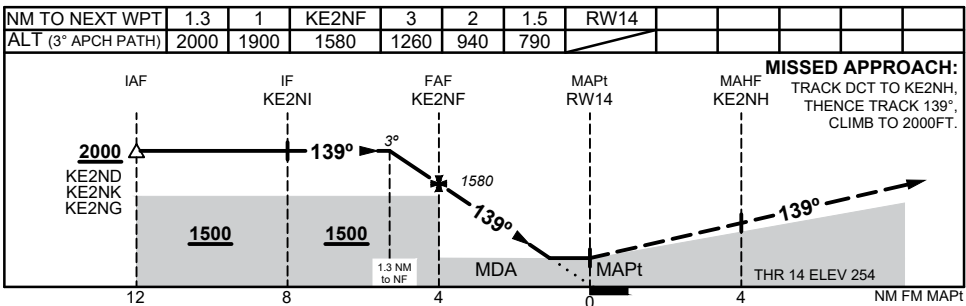

5 SEP 2024

CATEGORY	A	B	C	D
LNAV	790 (535 - 3.0)		NOT APPLICABLE	
CIRCLING	870 (615 - 2.4)			
ALTERNATE	(1115 - 4.4)			

Changes: 10 NM MSA, OBST 634FT, Editorial

KERGN02-180