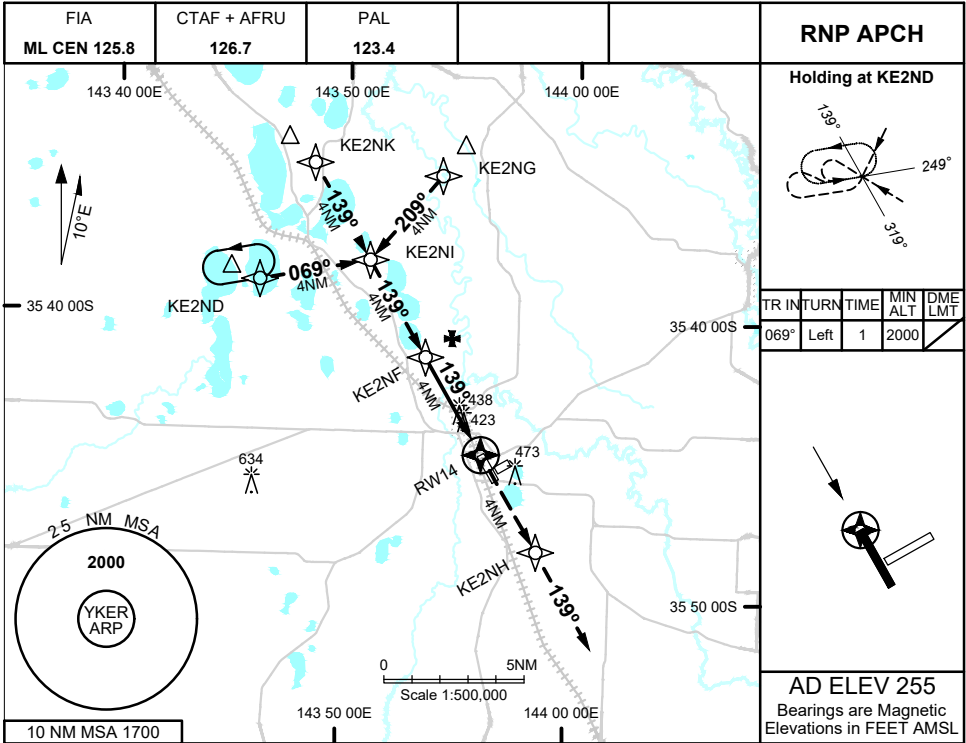

5 SEP 2024

CATEGORY	A	B	C	D
LNAV	790 (535 - 3.0)		NOT APPLICABLE	
CIRCLING	870 (615 - 2.4)			
ALTERNATE	(1115 - 4.4)			

Changes: 10 NM MSA, OBST 634FT, Editorial

KERGN02-180