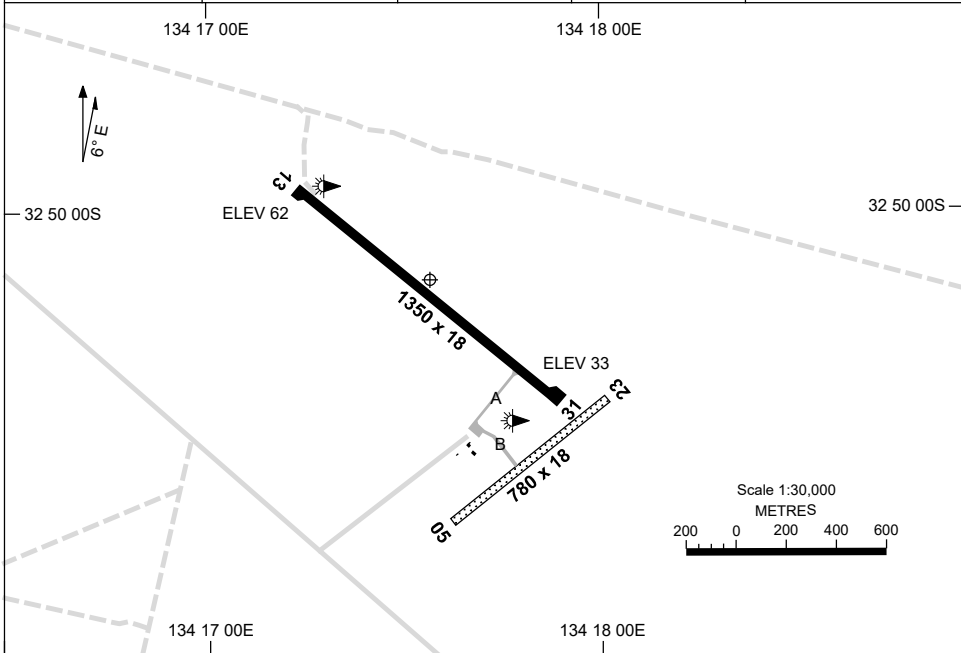

8 SEP 2022

AD ELEV 69
32 50 09S 134 17 34E

AERODROME CHART
STREAKY BAY, SA (YKBY)

FIA ML CEN 123.5	CTAF 126.7	PAL+AA 120.6	Bearings are Magnetic Elevations in FEET AMSL
---------------------	---------------	-----------------	--

RWY	AERODROME LIGHTING	
		TAXIWAY : BLUE EDGE RL : PAL+AA 120.6 , SDBY
13 ¹²⁴	LIRL	
³⁰⁴ 31	LIRL	
05 ⁰⁴⁶	NIL	
²²⁶ 23	NIL	

NOTES

1. FIA FREQ 123.5 AVBL IN CIRCUIT AREA.

Changes: TWY DESIGNATORS, NOTES.

KBYAD01-172