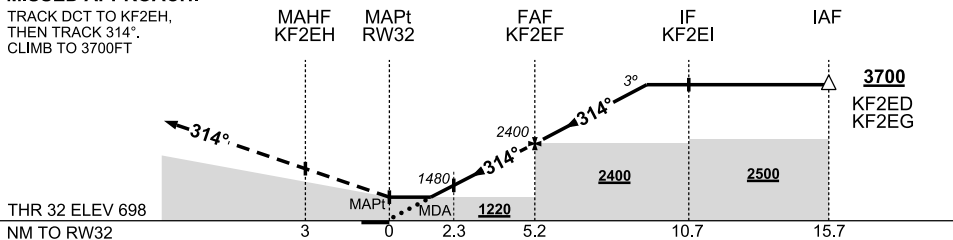

USE QNH

RNP RWY 32

KENS BORE, WA (YKBA)

21 MAR 2024

NM TO NEXT WPT	RW32	1.5	2	2.3	3	4	KF2EF	1	2	3	4		
ALT (3° APCH PATH)		1220	1390	1480	1710	2030	2400	2720	3040	3360	3700		

**MISSED APPROACH:**

TRACK DCT TO KF2EH, THEN TRACK 314°. CLIMB TO 3700FT

**NOTES**

- MAX IAS: INITIAL: 210KT HOLDING: 210KT
- \* NO CIRCLING NE OF RWY 14/32.
- CAUTION: YEWA PROCS ADJACENT TO SE.
- PROC UNAVBL WHEN R851A LOWER LIMIT BLW 4500FT.

CATEGORY	A	B	C	D
LNAV	1220 (522-3.0)			NOT AUTHORISED
* CIRCLING	1330 (621-2.4)		1460 (751-4.0)	
ALTERNATE	(1125-4.4)		(1255-6.0)	