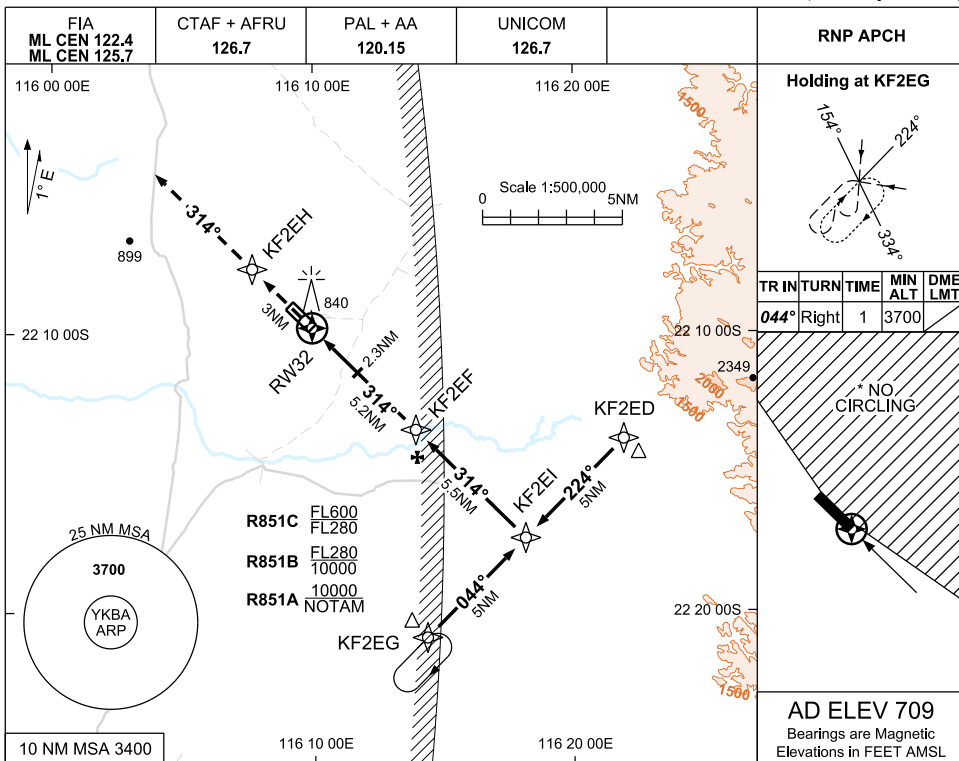

USE QNH

RNP RWY 32

KENS BORE, WA (YKBA)

21 MAR 2024

NM TO NEXT WPT	RW32	1.5	2	2.3	3	4	KF2EF	1	2	3	4		
ALT (3° APCH PATH)		1220	1390	1480	1710	2030	2400	2720	3040	3360	3700		

**MISSED APPROACH:**

TRACK DCT TO KF2EH, THEN TRACK 314°. CLIMB TO 3700FT

**NOTES**

- MAX IAS: INITIAL: 210KT HOLDING: 210KT
- \* NO CIRCLING NE OF RWY 14/32.
- CAUTION: YEWA PROCS ADJACENT TO SE.
- PROC UNAVBL WHEN R851A LOWER LIMIT BLW 4500FT.

CATEGORY	A	B	C	D
LNAV	1220 (522-3.0)			NOT AUTHORISED
* CIRCLING	1330 (621-2.4)		1460 (751-4.0)	
ALTERNATE	(1125-4.4)		(1255-6.0)	

Changes: NEW PROCEDURE

KBAGN02-178