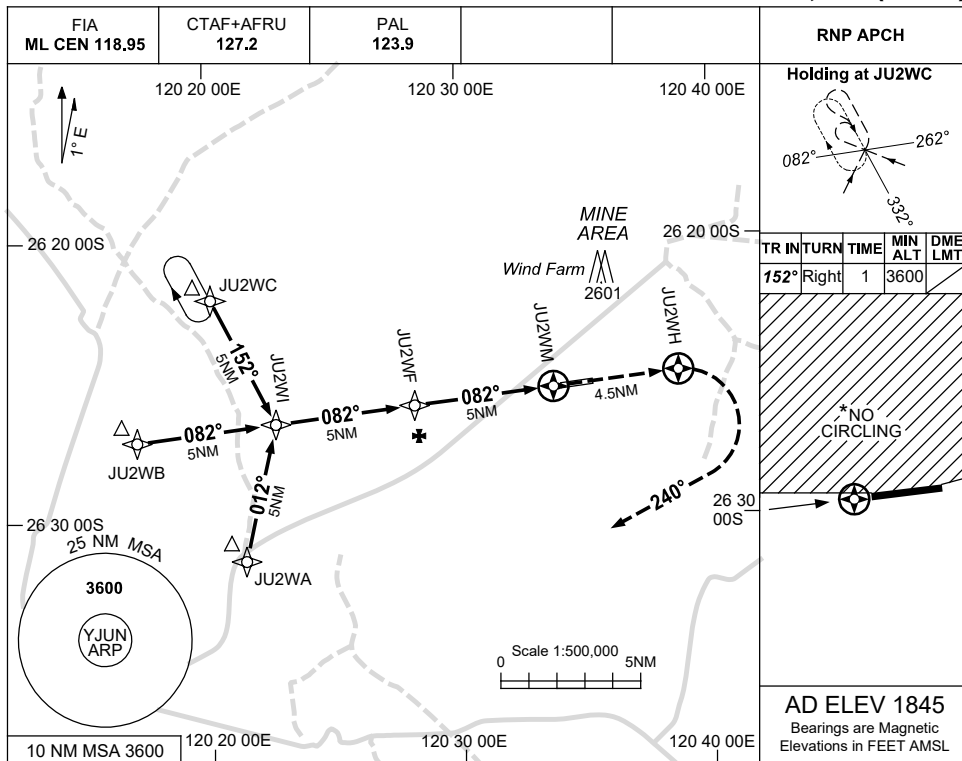

USE QNH

RNP RWY 08
JUNDEE, WA (YJUN)

28 NOV 2024

NM TO NEXT WPT	0.1	JU2WF	4	3	2	1.5	JU2WM					
ALT (3° APCH PATH)	3600	3570	3250	2940	2620	2450						

NOTES

- MAX IAS:
INITIAL : 210KT.
HOLDING: 190KT.
- DO NOT FLY OVER MINE BLW 3000ft.
- NO CIRCLING NORTH OF RWY 08 / 26.

CATEGORY	A	B	C	D
LNAV	2450 (606-3.4)			NOT APPLICABLE
CIRCLING *	2530 (685-2.4)		2630 (785-4.0)	
ALTERNATE	(1185-4.4)		(1285-6.0)	

Changes: MSA, WPT NAMING CONVENTION, MISSED APCH ALT, WIND FARM ADDED.