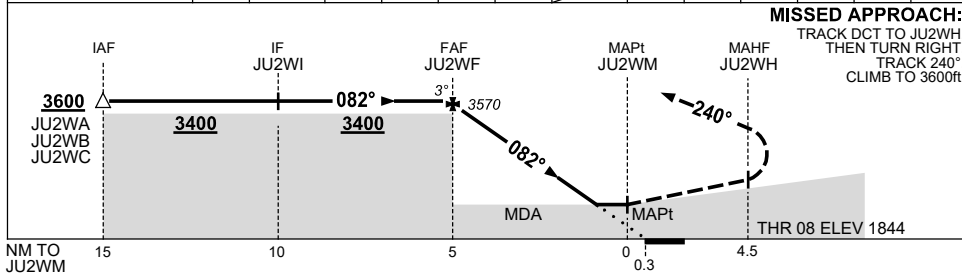

USE QNH

RNP RWY 08
JUNDEE, WA (YJUN)

28 NOV 2024

NM TO NEXT WPT	0.1	JU2WF	4	3	2	1.5	JU2WM					
ALT (3° APCH PATH)	3600	3570	3250	2940	2620	2450						

NOTES

- MAX IAS:
INITIAL : 210KT.
HOLDING: 190KT.
- DO NOT FLY OVER MINE BLW 3000ft.
- NO CIRCLING NORTH OF RWY 08 / 26.

CATEGORY	A	B	C	D
LNAV	2450 (606-3.4)			NOT APPLICABLE
CIRCLING *	2530 (685-2.4)		2630 (785-4.0)	
ALTERNATE	(1185-4.4)		(1285-6.0)	

Changes: MSA, WPT NAMING CONVENTION, MISSED APCH ALT, WIND FARM ADDED.