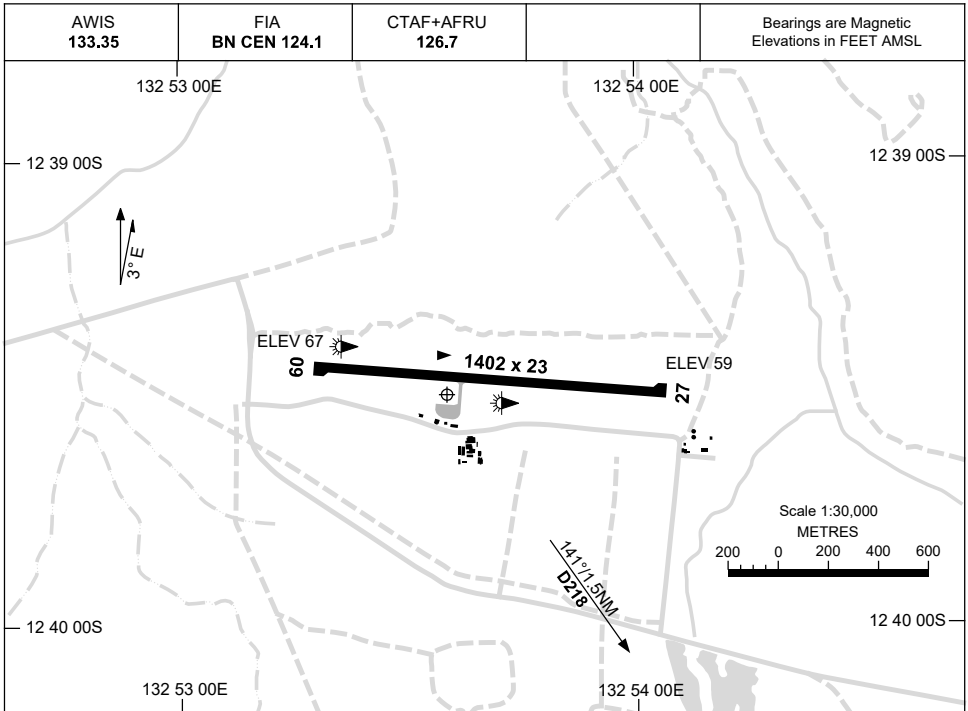

7 SEP 2023

AD ELEV 85
12 39 30S 132 53 35E

AERODROME CHART
JABIRU, NT (YJAB)

| | |
|------------------------------|--|
| | AERODROME LIGHTING |
| RWY | RL : PTBL IN EMERG (PN) ARO 0467 721 193 |
| 09 <small>092</small> | NIL |
| <small>272</small> 27 | NIL |

NOTES

1. AWIS RQ ONE THREE SECOND PULSE TO ACTIVATE.

Changes: NOTES.

JABAD01-176