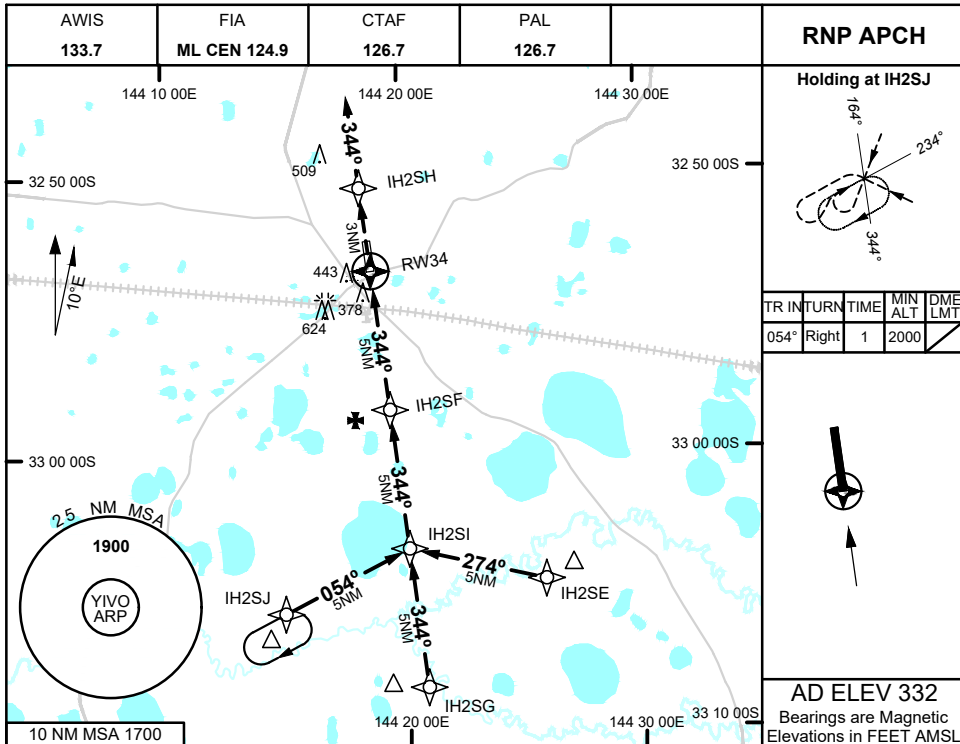

23 MAR 2023

NM TO NEXT WPT	RW34	1.5	2	3	4	IH2SF	0.1				
ALT (3° APCH PATH)		840	990	1310	1630	1950	2000				

NOTES

- MAX IAS:
INITIAL : 210KTS

CATEGORY	A	B	C	D
LNAV	840 (534 - 3.0)			NOT APPLICABLE
CIRCLING	1040 (708 - 2.4)		1140 (808 - 4.0)	
ALTERNATE	(1208 - 4.4)		(1308 - 6.0)	

Changes: CIRCLING MINIMA, ALTERNATE MINIMA, 10 NM MSA, 624 FT OBST, Editorial

I/VOGN02-174