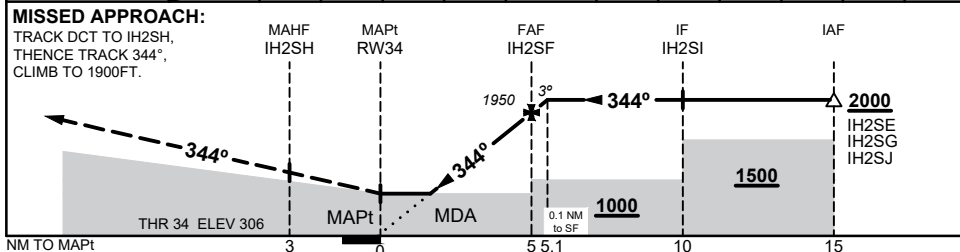

23 MAR 2023

NM TO NEXT WPT	RW34	1.5	2	3	4	IH2SF	0.1				
ALT (3° APCH PATH)		840	990	1310	1630	1950	2000				

NOTES

- MAX IAS:
INITIAL : 210KTS

CATEGORY	A	B	C	D
LNAV	840 (534 - 3.0)			NOT APPLICABLE
CIRCLING	1040 (708 - 2.4)		1140 (808 - 4.0)	
ALTERNATE	(1208 - 4.4)		(1308 - 6.0)	

Changes: CIRCLING MINIMA, ALTERNATE MINIMA, 10 NM MSA, 624 FT OBST, Editorial

I/VOGN02-174