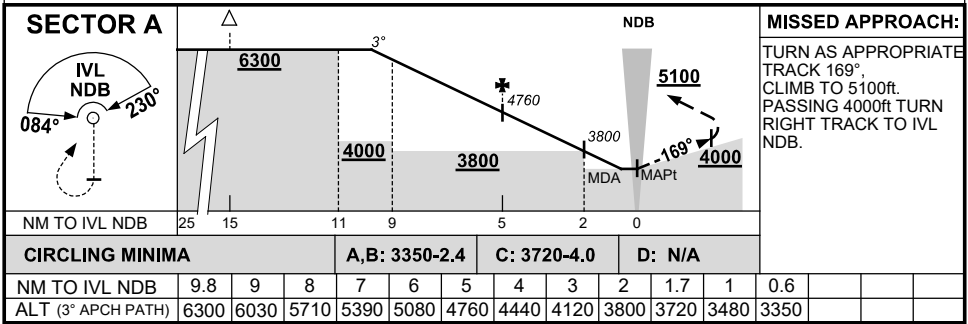

GNSS ARRIVAL PROCEDURES INVERELL, NSW (YIVL)

5 SEP 2024

AWIS 122.425	FIA BN CEN 127.1	CTAF+AFRU 126.7	AFRU+PAL 126.7		Bearings are Magnetic Elevations in FEET AMSL
-----------------	---------------------	--------------------	-------------------	--	--