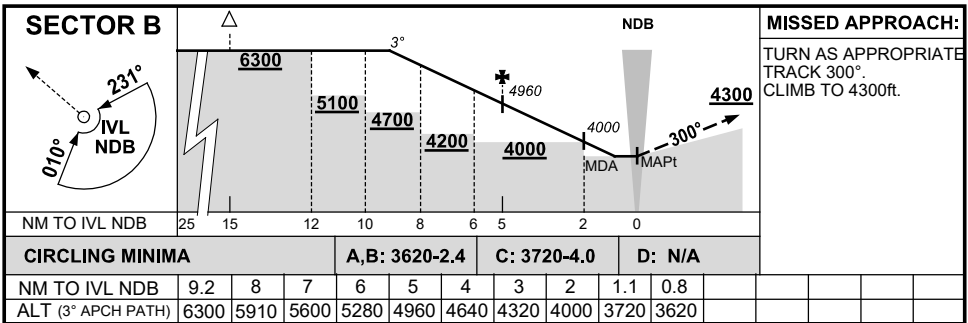

GNSS ARRIVAL PROCEDURES INVERELL, NSW (YIVL)

5 SEP 2024

AWIS 122.425	FIA BN CEN 127.1	CTAF+AFRU 126.7	AFRU+PAL 126.7		Bearings are Magnetic Elevations in FEET AMSL
-----------------	---------------------	--------------------	-------------------	--	--