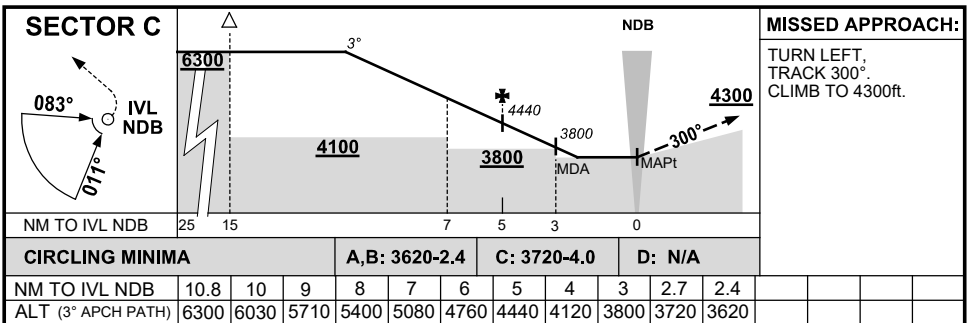

GNSS ARRIVAL PROCEDURES INVERELL, NSW (YIVL)

5 SEP 2024

AWIS 122.425	FIA BN CEN 127.1	CTAF+AFRU 126.7	AFRU+PAL 126.7		Bearings are Magnetic Elevations in FEET AMSL
-----------------	---------------------	--------------------	-------------------	--	--