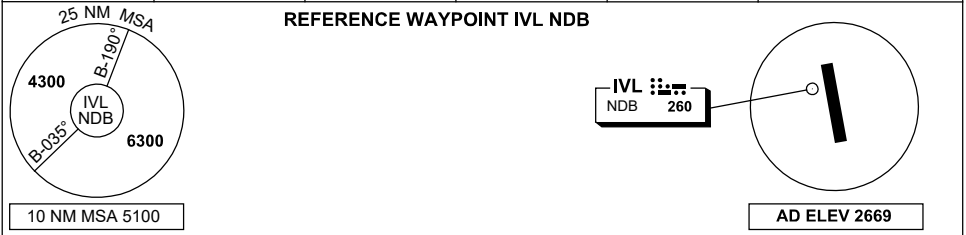

GNSS ARRIVAL PROCEDURES INVERELL, NSW (YIVL)

5 SEP 2024

AWIS 122.425	FIA BN CEN 127.1	CTAF+AFRU 126.7	AFRU+PAL 126.7		Bearings are Magnetic Elevations in FEET AMSL
-----------------	---------------------	--------------------	-------------------	--	--