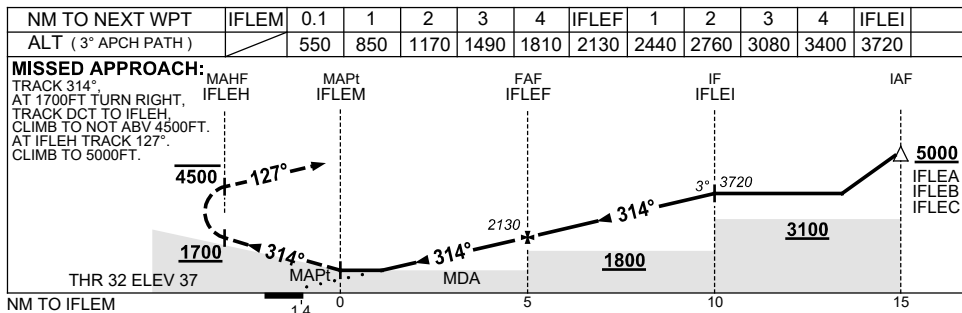

USE QNH

RNP RWY 32

7 SEP 2023

INNISFAIL/MUNDOO, QLD (YIFL)

**NOTES**

CATEGORY	A	B	C	D
LNAV	550 (513-2.9)			<b>NOT APPLICABLE</b>
CIRCLING*	930 (884-2.4)	1480 (1434-4.0)		
ALTERNATE	(1384-4.4)		(1934-6.0)	

1. MAX IAS: INITIAL : 210KT.
- \* 2. NO CIRCLING IN SECTOR WEST OF RWY 14 & RWY 03.
3. COLOUR: SEE SPEC NOTICES.

Changes: MISSED APPROACH INSTRUCTIONS.

IFLGN01-176