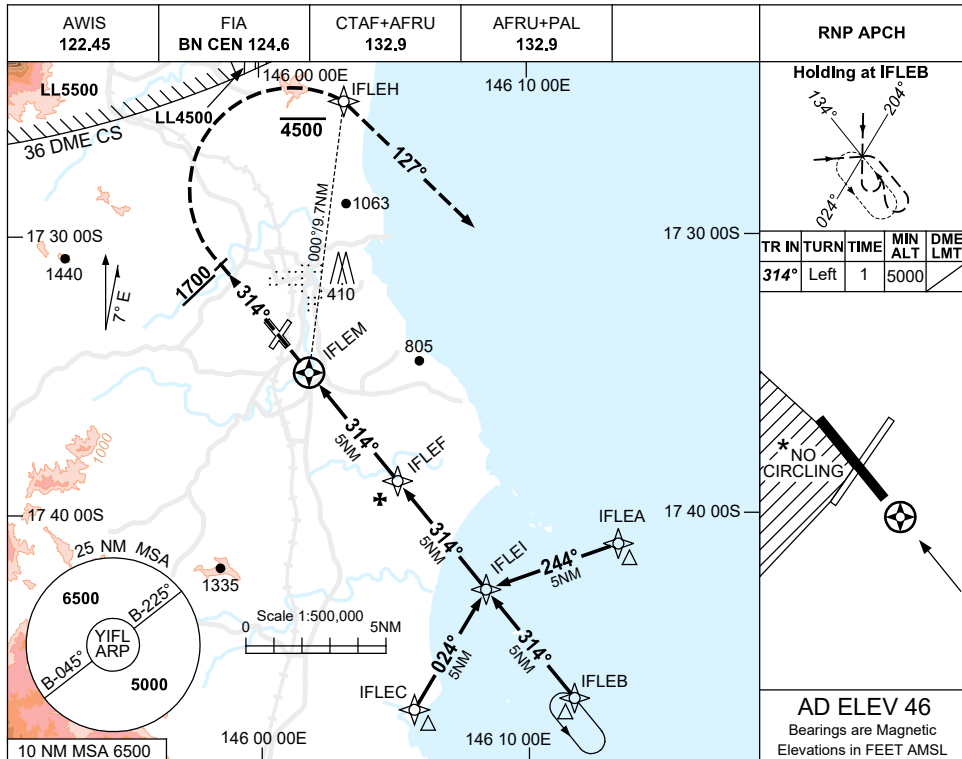

USE QNH

RNP RWY 32

7 SEP 2023

INNISFAIL/MUNDOO, QLD (YIFL)

**NOTES**

CATEGORY	A	B	C	D
LNAV	550 (513-2.9)			<b>NOT APPLICABLE</b>
CIRCLING*	930 (884-2.4)	1480 (1434-4.0)		
ALTERNATE	(1384-4.4)		(1934-6.0)	

1. MAX IAS: INITIAL : 210KT.
- \* 2. NO CIRCLING IN SECTOR WEST OF RWY 14 & RWY 03.
3. COLOUR: SEE SPEC NOTICES.

Changes: MISSED APPROACH INSTRUCTIONS.

IFLGN01-176