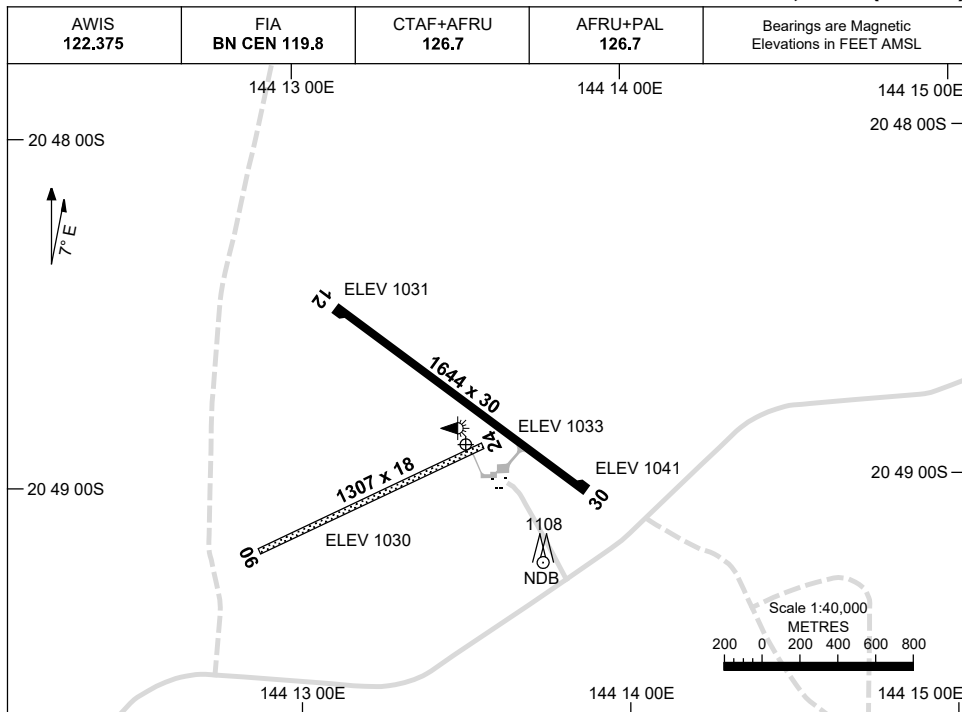

1 DEC 2022

AD ELEV 1043
20 48 54S 144 13 31E

AERODROME CHART
HUGHENDEN, QLD (YHUG)

	AERODROME LIGHTING	
RWY	RL : AFRU+PAL 126.7 , SDBY (15 SEC)	
12 <small>121</small>	LIRL	
<small>301</small> 30	LIRL	
06 <small>059</small>	NIL	
<small>239</small> 24	NIL	

NOTES

1. AWIS RQ ONE-SECOND TRANSMIT PULSE TO ACTIVATE.
2. FIA FREQ 119.8 AVBL CIRCUIT AREA.

Changes: SDBY SWITCH TIME.

HUGAD01-173