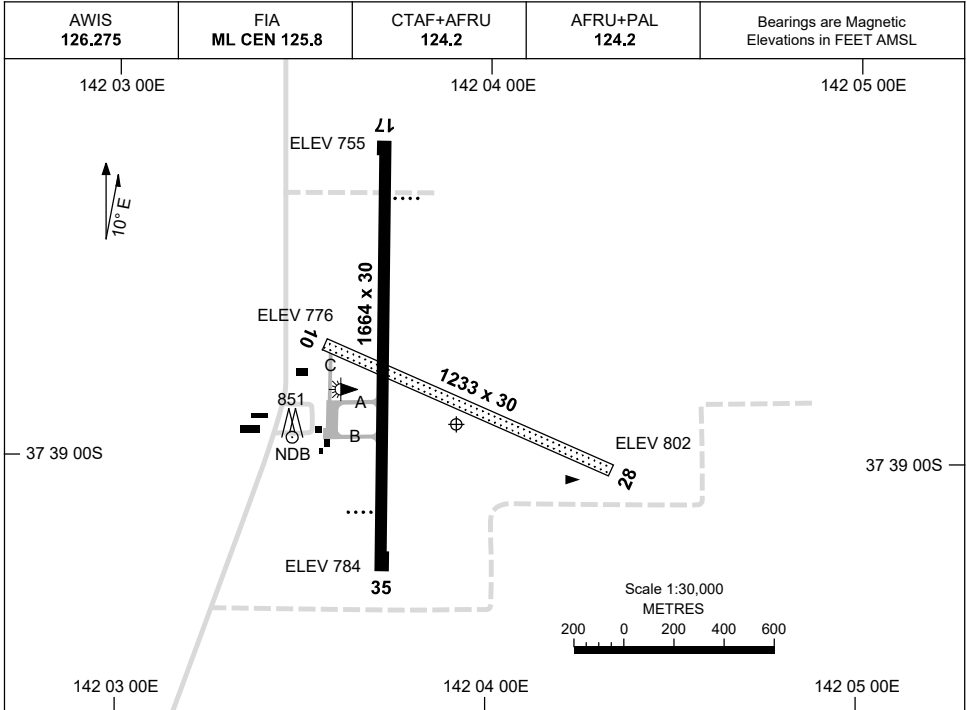

13 JUN 2024

AD ELEV 803
37 38 56S 142 03 55E

AERODROME CHART
HAMILTON, VIC (YHML)

| | AERODROME LIGHTING | |
|------------------------------|---|--|
| RWY | TAXIWAY : BLUE EDGE TWY A ONLY RL : AFRU+PAL 124.2 , SDBY (30 SEC) | |
| 17 <small>170</small> | PAPI 3.0° 28.9FT LIRL | |
| <small>350</small> 35 | PAPI 3.0° 22FT LIRL | |
| 10 <small>103</small> | NIL | |
| <small>283</small> 28 | NIL | |

NOTES

Changes: TWY, THR 35 ELEV, RWY LENGTH.

HMLAD01-179