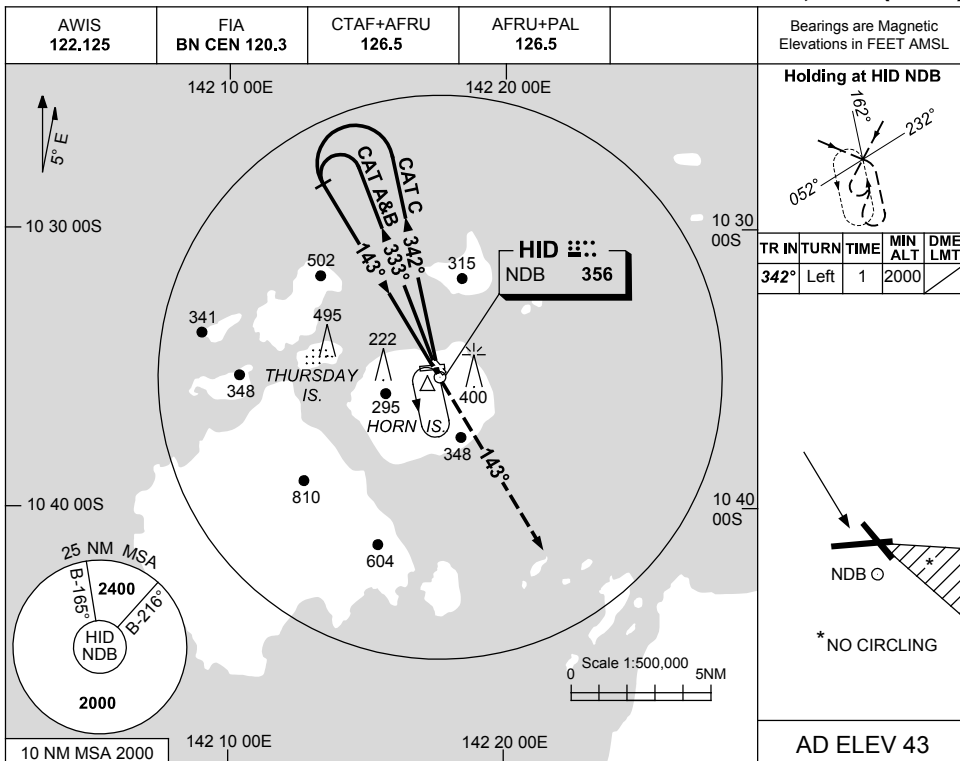

USE QNH

NDB RWY 14  
**HORN ISLAND, QLD (YHID)**

7 SEP 2023

DME DIST	NOT APPLICABLE				
ALT					

<b>CATEGORY</b>	<b>A</b>	<b>B</b>	<b>C</b>	<b>D</b>
S-I NDB	970 (962-5.0)			NOT APPLICABLE
CIRCLING *	970 (927-2.4)		1030 (987-4.0)	
ALTERNATE	(1427-4.4)		(1487-6.0)	

**NOTES**

- MAX IAS:  
INITIAL :  
CAT A&B 140KT.  
CAT C 210KT.
- NO CIRCLING IN SECTOR SOUTH OF RWY 26 AND EAST OF RWY 32.
- LANDING NOT PERMITTED RWY 32.
- CAUTION: HOLDING PATTERN OVERLAID BY YNPE RNP W PROC AND HOLDING PATTERN. SEPARATION NOT ASSURED.