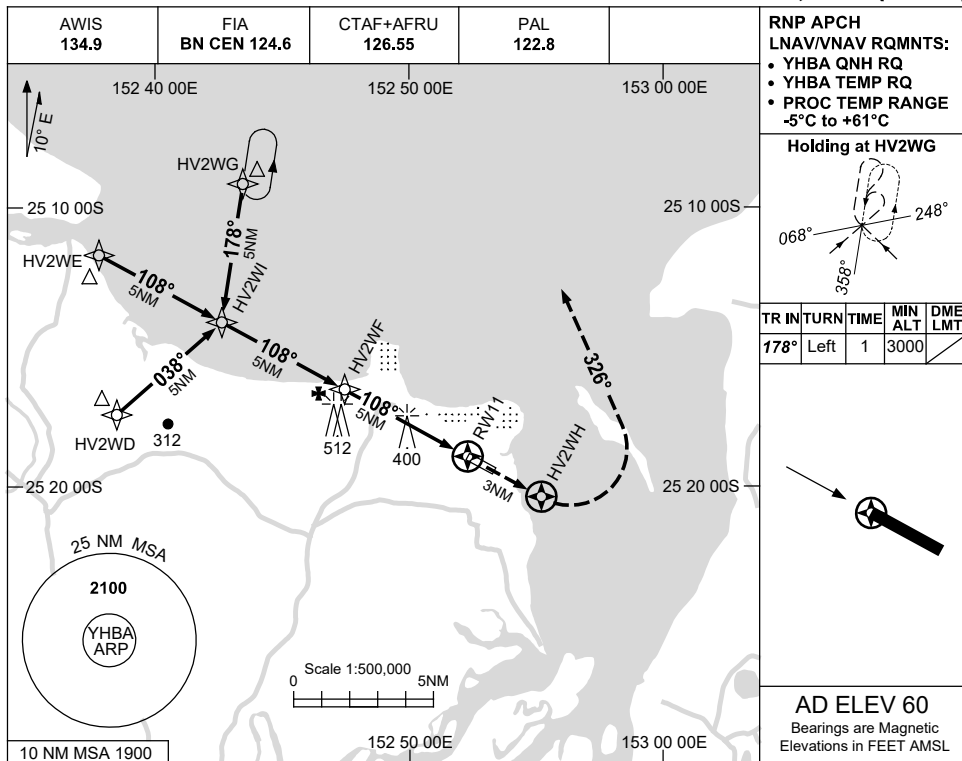

USE QNH

RNP RWY 11

28 NOV 2024

HERVEY BAY, QLD (YHBA)

NM TO NEXT WPT	4.1	4	3	2	1	HV2WF	4	3	1.9	1.2	RW11		
ALT (3° APCH PATH)	3000	2970	2650	2330	2020	1700	1380	1060	710	480			

**NOTES**

- MAX IAS: INITIAL : 210KT.

CATEGORY	A	B	C	D
LNAV/VNAV		480 (425-2.4)		NOT APPLICABLE
LNAV		710 (650-3.7)		
CIRCLING	800 (740-2.4)		900 (840-4.0)	
ALTERNATE	(1240-4.4)		(1340-6.0)	

Changes: DELETED 438FT OBST, DELETED NOTE 2, WPT NAMING CONVENTION.