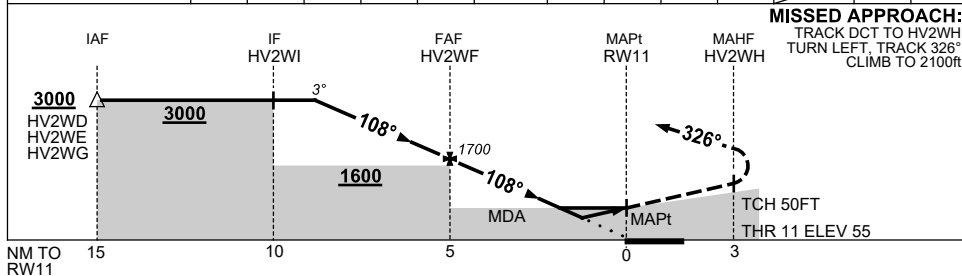

USE QNH

RNP RWY 11

28 NOV 2024

HERVEY BAY, QLD (YHBA)

NM TO NEXT WPT	4.1	4	3	2	1	HV2WF	4	3	1.9	1.2	RW11		
ALT (3° APCH PATH)	3000	2970	2650	2330	2020	1700	1380	1060	710	480			

**NOTES**

- MAX IAS: INITIAL : 210KT.

CATEGORY	A	B	C	D
LNAV/VNAV		480 (425-2.4)		NOT APPLICABLE
LNAV		710 (650-3.7)		
CIRCLING	800 (740-2.4)		900 (840-4.0)	
ALTERNATE	(1240-4.4)		(1340-6.0)	

Changes: DELETED 438FT OBST, DELETED NOTE 2, WPT NAMING CONVENTION.