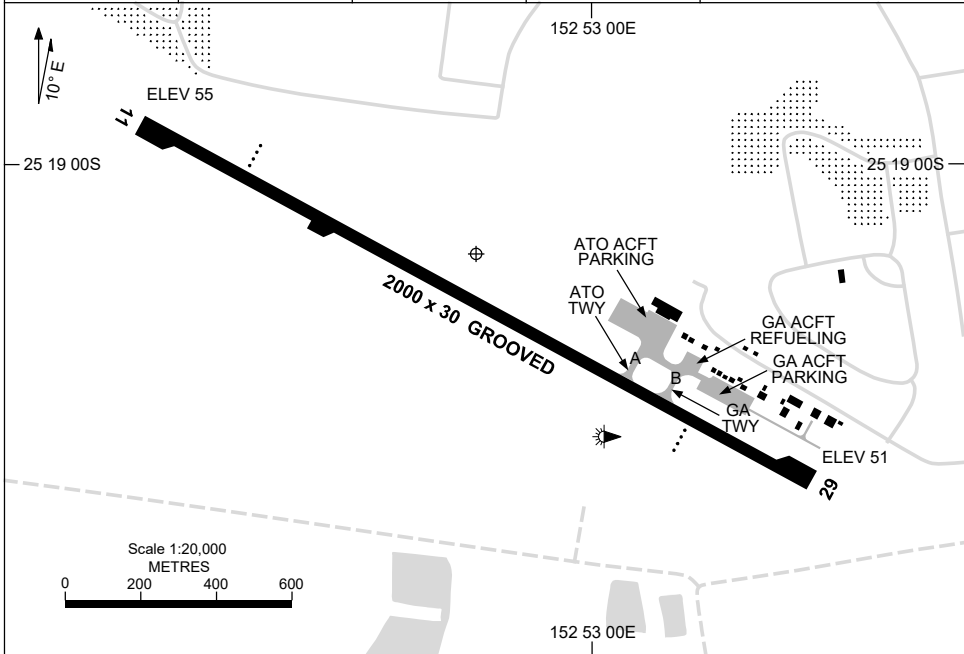

21 MAR 2024

AD ELEV 60
25 19 08S 152 52 49E

AERODROME CHART
HERVEY BAY, QLD (YHBA)

AWIS 134.9	FIA BN CEN 124.6	CTAF+AFRU 126.55	PAL 122.8	Bearings are Magnetic Elevations in FEET AMSL
----------------------	----------------------------	----------------------------	---------------------	--

AERODROME LIGHTING	
RWY	TAXIWAY : BLUE EDGE RL : PAL122.8 , SDBY (15 SEC)
11 <small>108</small>	PAPI 3.0° 53FT LIRL
<small>288</small> 29	PAPI 3.0° 53FT LIRL

NOTES

- FIA FREQ 124.6 AVBL 500FT.
- PAL REQUIRES THREE ONE-SEC PULSES TO ACTIVATE.