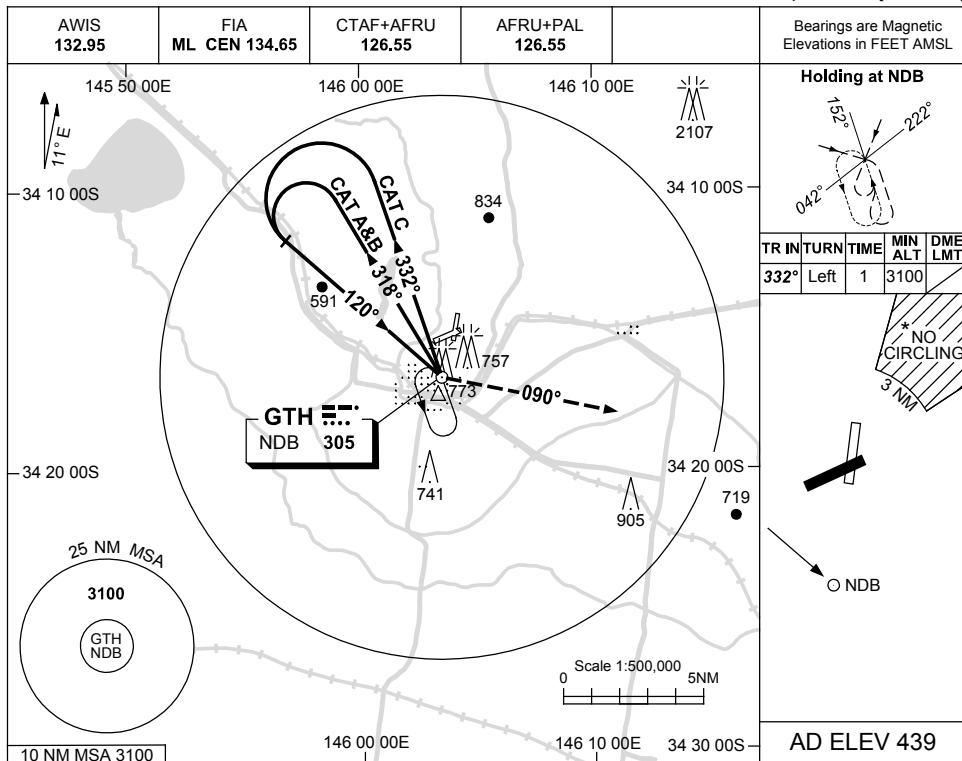

USE QNH

NDB-A

5 NOV 2020

GRIFFITH, NSW (YGTH)

DME DIST	NOT APPLICABLE							
ALT								

NOTES

CATEGORY	A	B	C	D
				NOT APPLICABLE
CIRCLING *	1240 (801-2.4)		1340 (901-4.0)	
ALTERNATE	(1301-4.4)		(1401-6.0)	

1. MAX IAS:
INITIAL : 210KT.
- * 2. NO CIRCLING IN
SECTOR NE OF
RWYS 06 & 36
BEYOND 3NM.

Changes: 2107FT OBST, CAT C OUTBOUND TRACK.

GTHNB01-165