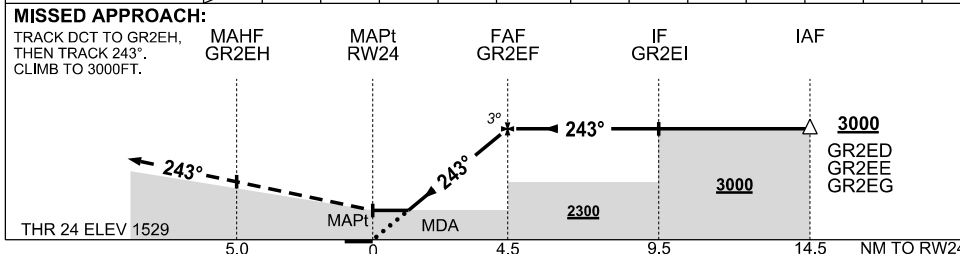

USE QNH

RNP RWY 24

7 SEP 2023

GRUYERE, WA (YGRM)

NM TO NEXT WPT	RW24	1.4	2	3	4	GR2EF					
ALT (3° APCH PATH)		2020	2220	2530	2850	3000					

NOTES

CATEGORY	A	B	C	D
LNAV	2020 (491-2.8)			NOT AUTHORISED
CIRCLING *	2140 (598-2.4)		2240 (698-4.0)	
ALTERNATE	(1098-4.4)		(1198-6.0)	

*1. NO CIRCLING NORTH OF RWY 06/24.

Changes: CHART TITLE, WPT IDENT, PBN SPECIFICATION BOX, EDITORIAL

GRMGN02-176