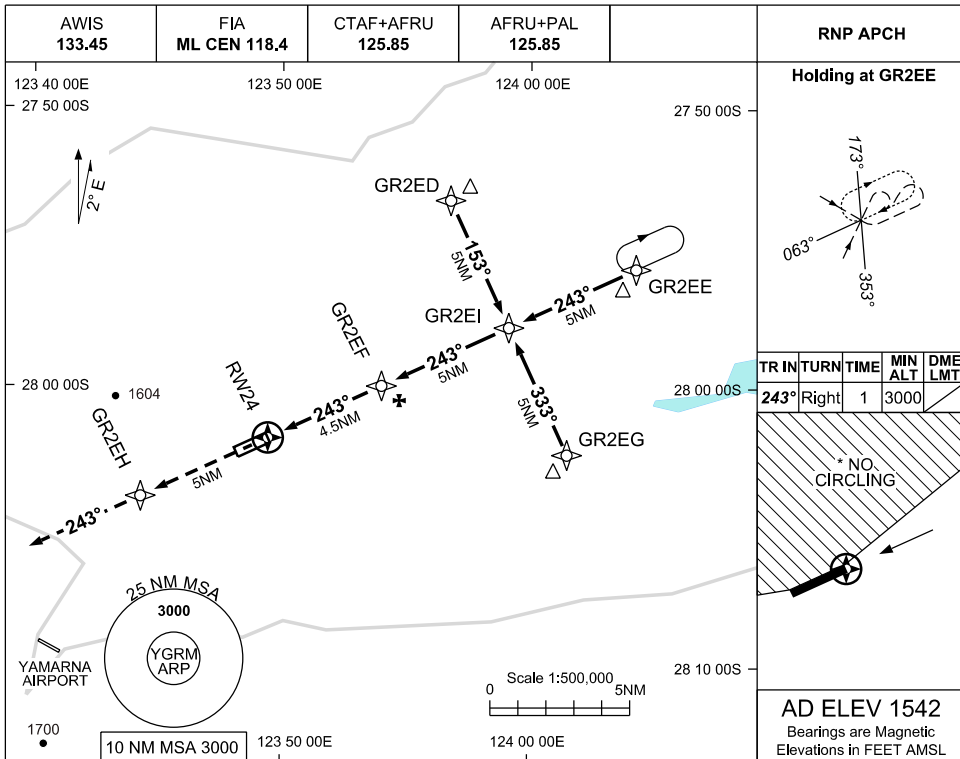

USE QNH

RNP RWY 24

7 SEP 2023

GRUYERE, WA (YGRM)

NM TO NEXT WPT	RW24	1.4	2	3	4	GR2EF					
ALT (3° APCH PATH)		2020	2220	2530	2850	3000					

NOTES

CATEGORY	A	B	C	D
LNAV	2020 (491-2.8)			NOT AUTHORISED
CIRCLING *	2140 (598-2.4)		2240 (698-4.0)	
ALTERNATE	(1098-4.4)		(1198-6.0)	

*1. NO CIRCLING NORTH OF RWY 06/24.

Changes: CHART TITLE, WPT IDENT, PBN SPECIFICATION BOX, EDITORIAL

GRMGN02-176