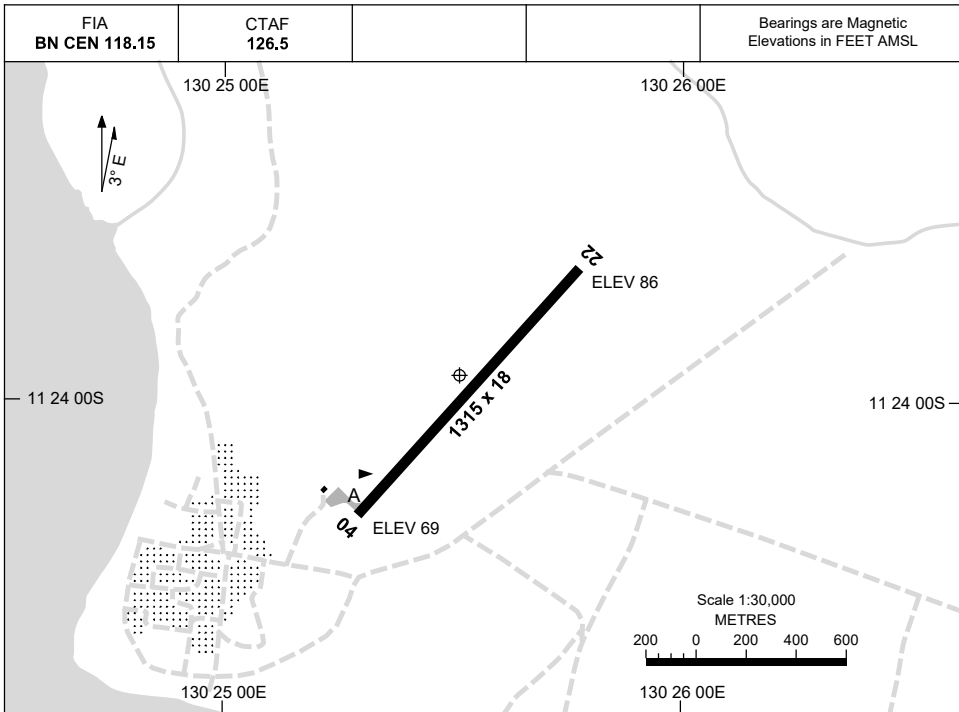

23 MAR 2023

AD ELEV 90
11 23 57S 130 25 31E

AERODROME CHART
GARDEN POINT, NT (YGPT)

	AERODROME LIGHTING
RWY	RL : PTBL EMERG ONLY
04 <small>039</small>	PTBL
<small>219</small> 22	PTBL

NOTES

1. FIA FREQ 118.15 AVBL 2000FT.

Changes: TWY A ADDED.

GPTAD01-174