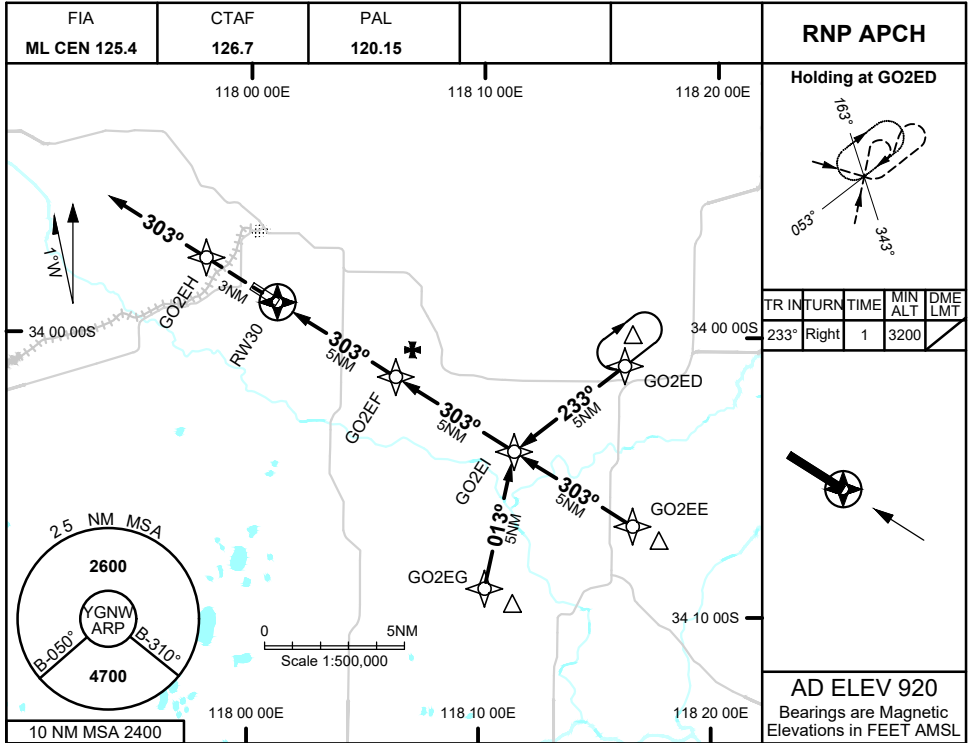

7 SEP 2023

**GNOWANGERUP, WA (YGNW)**

NM TO NEXT WPT	RW30	1.4	2	3	4	GO2EF	1	2	2.1				
ALT (3° APCH PATH)		1380	1570	1890	2200	2520	2840	3160	3200				

**NOTES**

- MAX IAS:  
INITIAL : 210KTS

CATEGORY	A	B	C	D
LNAV	<b>1380 (500 - 2.8)</b>			NOT APPLICABLE
CIRCLING	<b>1540 (620 - 2.4)</b>	<b>1650 (730 - 4.0)</b>		
ALTERNATE	(1120 - 4.4)		(1230 - 6.0)	

Changes: CHART TITLE, SPECIFICATION BOX

GNWGN02-176