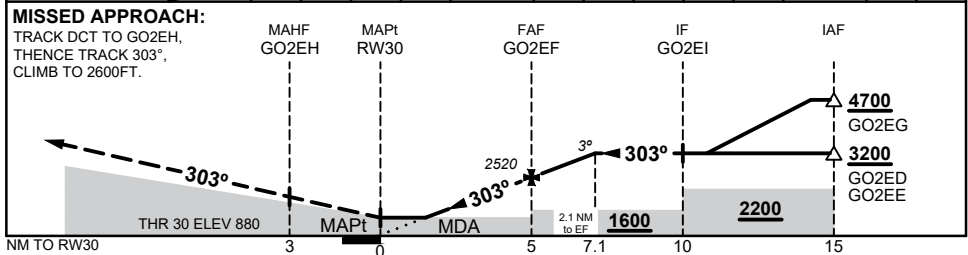

7 SEP 2023

**GNOWANGERUP, WA (YGNW)**

NM TO NEXT WPT	RW30	1.4	2	3	4	GO2EF	1	2	2.1				
ALT (3° APCH PATH)		1380	1570	1890	2200	2520	2840	3160	3200				

**NOTES**

- MAX IAS:  
INITIAL : 210KTS

CATEGORY	A	B	C	D
LNAV	<b>1380 (500 - 2.8)</b>			NOT APPLICABLE
CIRCLING	<b>1540 (620 - 2.4)</b>	<b>1650 (730 - 4.0)</b>		
ALTERNATE	(1120 - 4.4)		(1230 - 6.0)	

Changes: CHART TITLE, SPECIFICATION BOX

GNWGN02-176