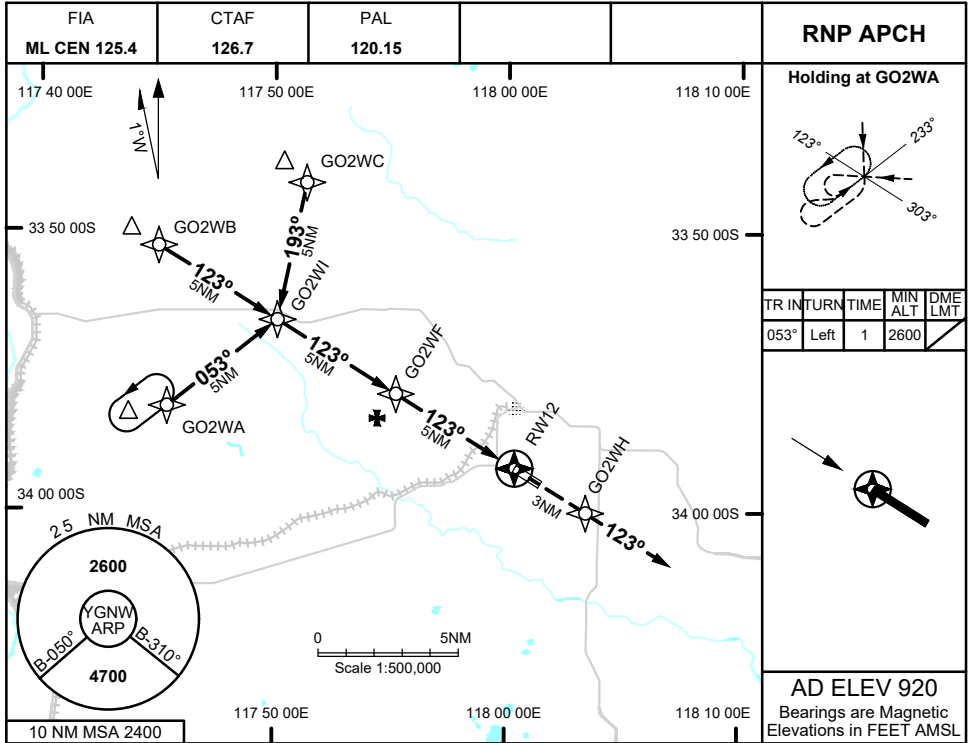

7 SEP 2023

GNOWANGERUP, WA (YGNW)

NM TO NEXT WPT	0.1	GO2WF	4	3	2	1.6	RW12				
ALT (3° APCH PATH)	2600	2560	2240	1930	1610	1490					

NOTES

- MAX IAS:
INITIAL : 210KTS

CATEGORY	A	B	C	D
LNAV	1490 (570 - 3.2)			NOT APPLICABLE
CIRCLING	1540 (620 - 2.4)		1650 (730 - 4.0)	
ALTERNATE	(1120 - 4.4)		(1230 - 6.0)	

Changes: CHART TITLE, SPECIFICATION BOX

GNWGN01-176