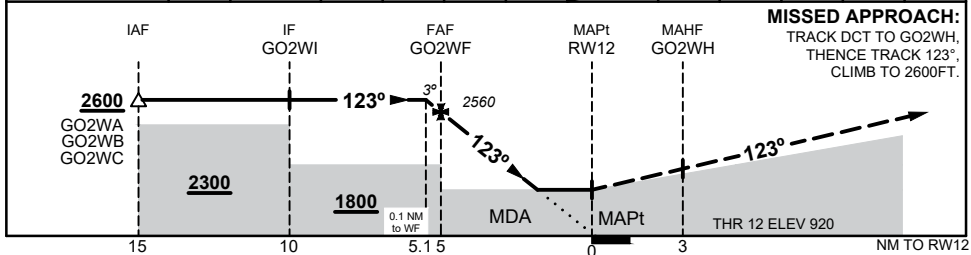

7 SEP 2023

GNOWANGERUP, WA (YGNW)

NM TO NEXT WPT	0.1	GO2WF	4	3	2	1.6	RW12				
ALT (3° APCH PATH)	2600	2560	2240	1930	1610	1490					

NOTES

- MAX IAS:
INITIAL : 210KTS

CATEGORY	A	B	C	D
LNAV	1490 (570 - 3.2)			NOT APPLICABLE
CIRCLING	1540 (620 - 2.4)		1650 (730 - 4.0)	
ALTERNATE	(1120 - 4.4)		(1230 - 6.0)	

Changes: CHART TITLE, SPECIFICATION BOX

GNWGN01-176