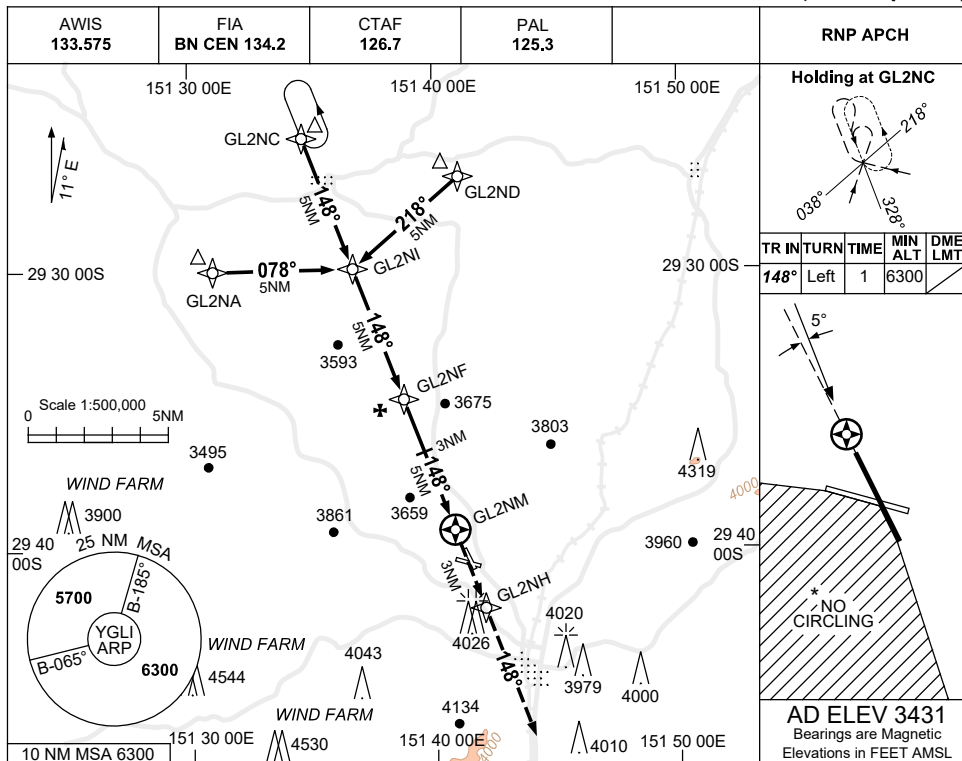

USE QNH

RNP RWY 14  
**GLEN INNES, NSW (YGLI)**

28 NOV 2024

NM TO NEXT WPT	3.1	2	1	GL2NF	4	3	2	1	GL2NM				
ALT (3° APCH PATH)	6300	5950	5630	5310	4990	4670	4360	4040	GL2NM				

**MISSED APPROACH:**  
 TRACK DCT TO GL2NH,  
 THEN TRACK 148°,  
 CLIMB TO 6300ft.

CATEGORY	A	B	C	D
LNAV	4040 (609-3.5)			NOT APPLICABLE
CIRCLING*	4370 (939-2.4)		4530 (1099-4.0)	
ALTERNATE	(1439-4.4)		(1599-6.0)	

- NOTES**
- MAX IAS: INITIAL : 210KT.
  - NO CIRCLING SOUTH-WEST OF RWY 10 & RWY 32.
  - COLOUR: SEE SPEC NOTICES.