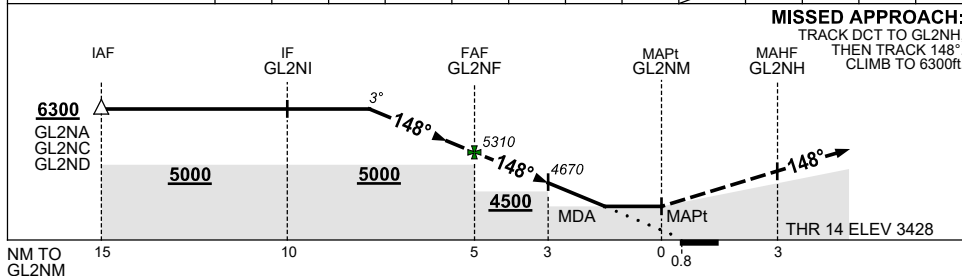

USE QNH

RNP RWY 14  
**GLEN INNES, NSW (YGLI)**

28 NOV 2024

NM TO NEXT WPT	3.1	2	1	GL2NF	4	3	2	1	GL2NM				
ALT (3° APCH PATH)	6300	5950	5630	5310	4990	4670	4360	4040	GL2NM				

**MISSED APPROACH:**  
 TRACK DCT TO GL2NH,  
 THEN TRACK 148°,  
 CLIMB TO 6300ft.

CATEGORY	A	B	C	D
LNAV	4040 (609-3.5)			NOT APPLICABLE
CIRCLING*	4370 (939-2.4)		4530 (1099-4.0)	
ALTERNATE	(1439-4.4)		(1599-6.0)	

- NOTES**
- MAX IAS: INITIAL : 210KT.
  - NO CIRCLING SOUTH-WEST OF RWY 10 & RWY 32.
  - COLOUR: SEE SPEC NOTICES.