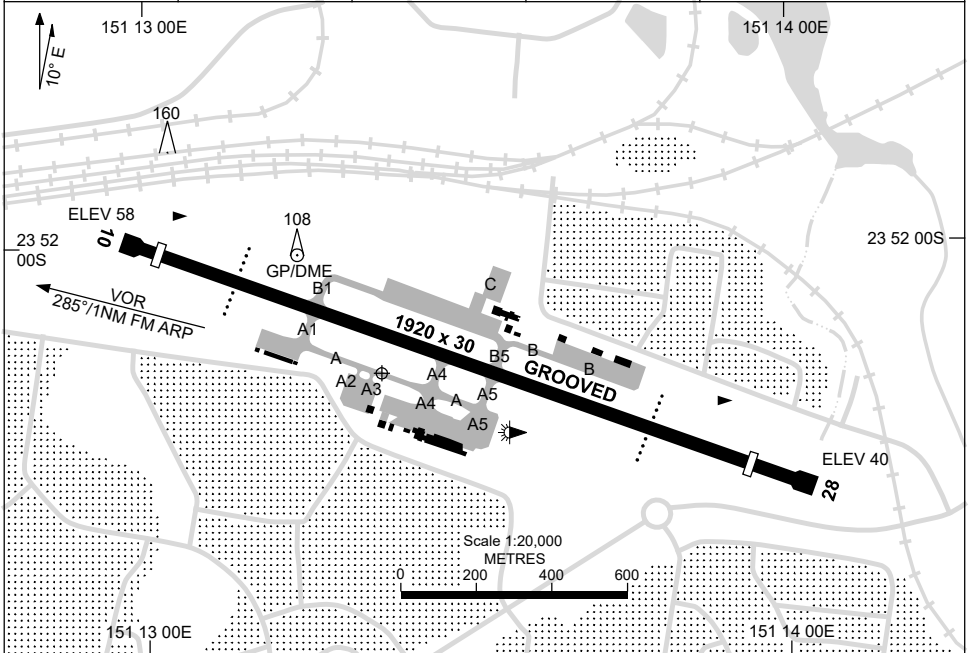

15 JUN 2023

AD ELEV 59
23 52 11S 151 13 22E

AERODROME CHART
GLADSTONE, QLD (YGLA)

AWIS 126.85	FIA BN CEN 119.55	CTAF+AFRU 118.8	AFRU+PAL 118.8	Bearings are Magnetic Elevations in FEET AMSL
----------------	----------------------	--------------------	-------------------	--

	AERODROME LIGHTING	
RWY	TAXIWAY : BLUE EDGE RL : AFRU+PAL 118.8 , SDBY (15 SEC)	
10 ¹⁰¹	PAPI 3.0° 53FT LIRL RTIL	
²⁸¹ 28	PAPI 3.0° 52FT LIRL	

NOTES

Changes: NOTES.

GLAAD01-175