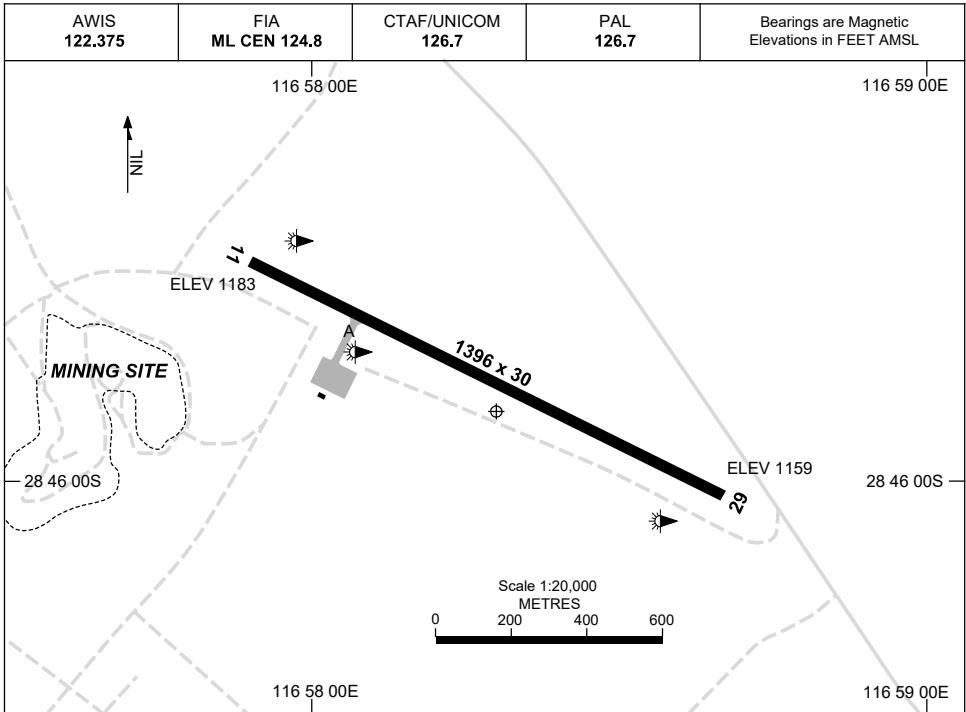

1 DEC 2022

AD ELEV 1183  
28 45 54S 116 58 18E

AERODROME CHART  
**GOLDEN GROVE, WA (YGGE)**

	<b>AERODROME LIGHTING</b>
<b>RWY</b>	TAXIWAY : BLUE EDGE RL : PAL 126.7 , PTBL (60 MIN PN) , SDBY (15 MIN PN. PHONE 0457 761 542)
<b>11</b> <sup>117</sup> <b>297</b> <b>29</b>	LIRL LIRL

**NOTES**

1. UNICOM ONLY AVBL FOR SCHEDULED FLIGHTS.
2. AWIS RQ TWO ONE-SECOND PULSES TO ACTIVATE.
3. FIA FREQ 124.8 AVBL IN CIRCUIT AREA.

Changes: NOTES.

GGEAD01-173