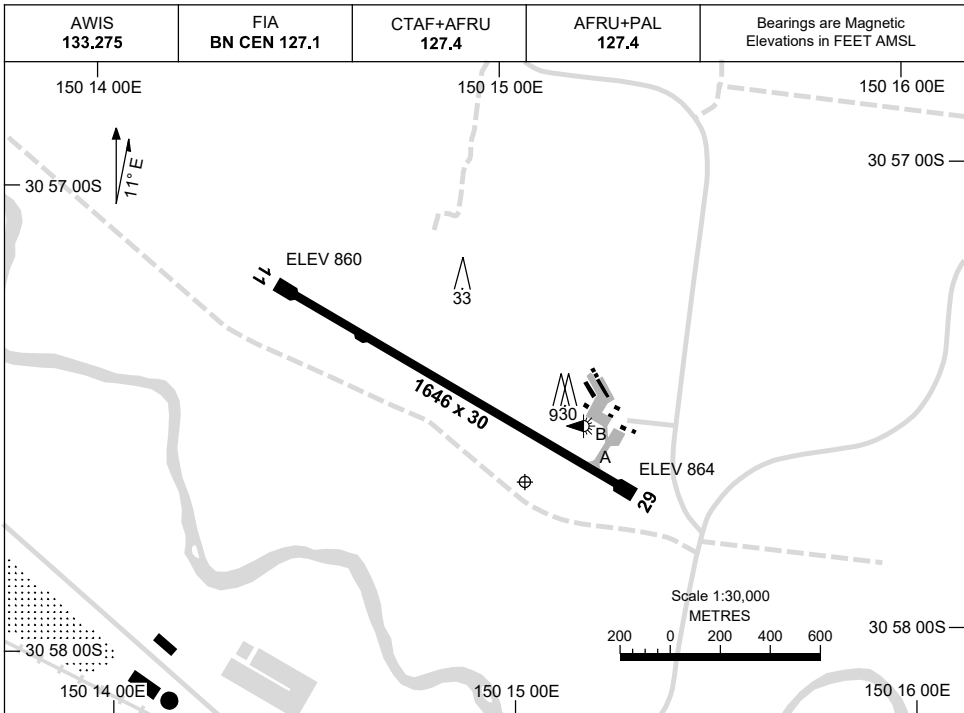

5 SEP 2024

AD ELEV 864
30 57 40S 150 15 02E

AERODROME CHART
GUNNEDAH, NSW (YGDH)

RWY		AERODROME LIGHTING	
11	112	LIRL	
292	29	LIRL	

NOTES

1. AWIS RQ ONE-SECOND PULSE TO ACTIVATE.