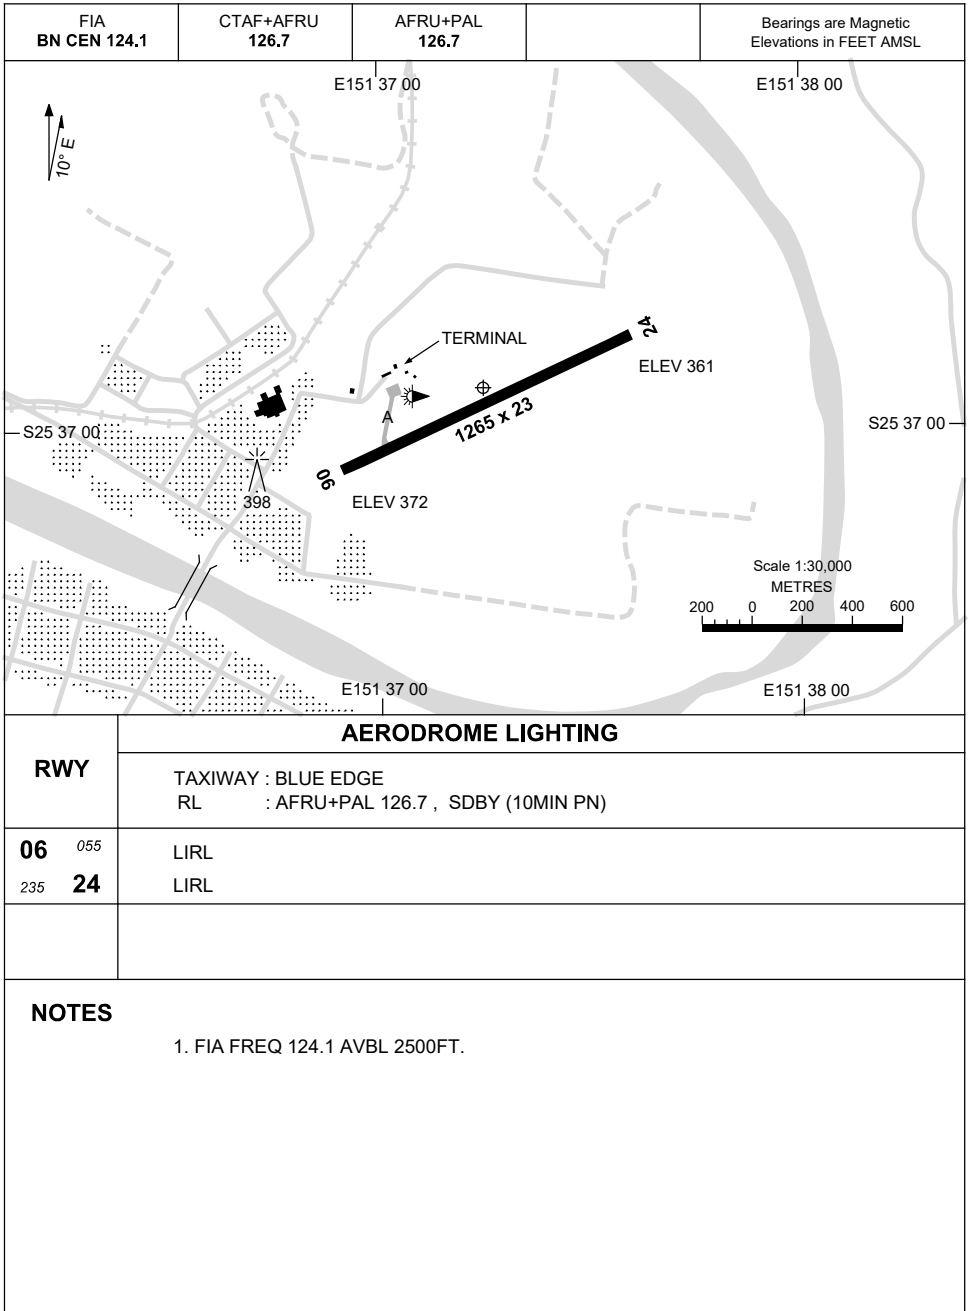

13 JUN 2024

AD ELEV 372
S25 36 55 E151 37 15

AERODROME CHART
GAYNDAH, QLD (YGAY)

Changes: TERMINAL BUILDING ADDED, Editorial.

GAYAD01-179