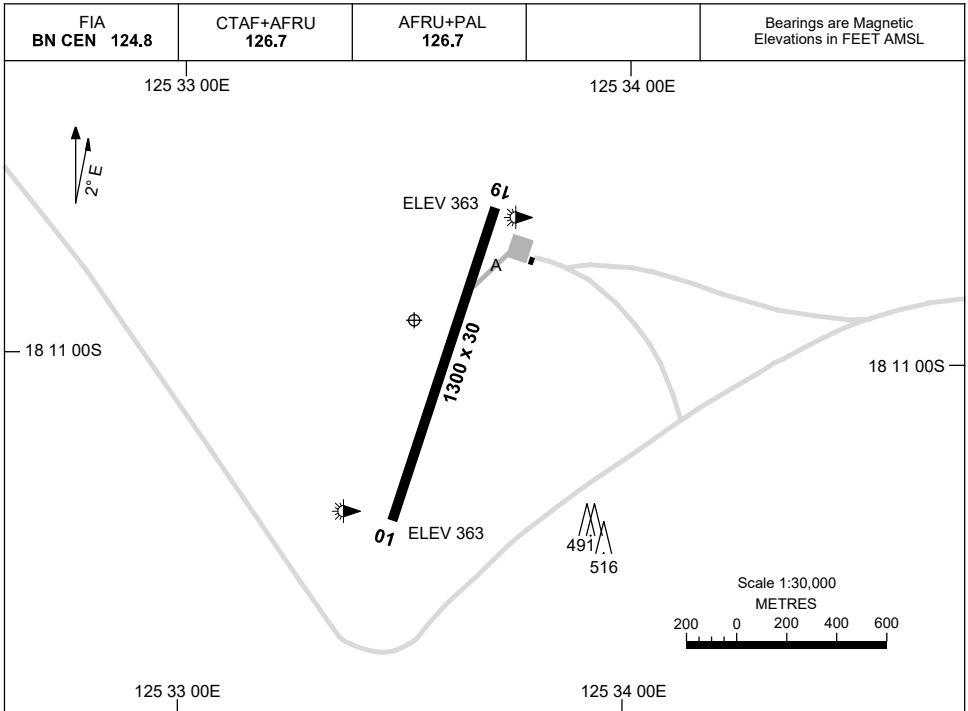

13 JUN 2024

AD ELEV 368
18 10 55S 125 33 31E

AERODROME CHART
FITZROY CROSSING, WA (YFTZ)

| | |
|------------------------------|------------------------------------|
| RWY | AERODROME LIGHTING |
| | RL : AFRU+PAL 126.7, PTBL IN EMERG |
| 01 <small>015</small> | LIRL |
| <small>195</small> 19 | LIRL |