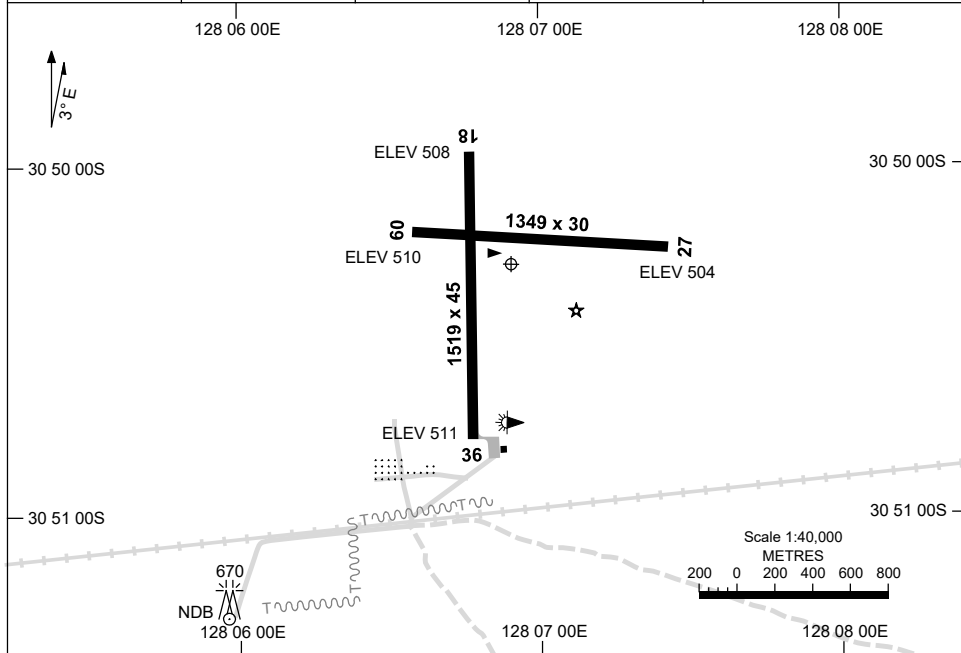

30 NOV 2023

AD ELEV 511
30 50 17S 128 06 54E

AERODROME CHART
FORREST, WA (YFRT)

AWIS 128.65	FIA ML CEN 134.2	CTAF/UNICOM 126.7	PAL 119.6	Bearings are Magnetic Elevations in FEET AMSL
----------------	---------------------	----------------------	--------------	--

RWY	AERODROME LIGHTING	
		ABN : FLG W 10 SEC MAN O/R
	RL : PAL 119.6 , SDBY (15 SEC)	
18 ¹⁷⁶	LIRL	
³⁵⁶ 36	LIRL	
09 ⁰⁹⁰	PTBL	
²⁷⁰ 27	PTBL	

NOTES

1. AWIS REQUIRES 1 SEC TX TO ACTIVATE.
2. FIA FREQ 134.2 AVBL 11,000FT.
3. RWY 09/27 PTBL LIGHTING IS FOR EMERG ONLY. 90 MIN PN.

Changes: THR ELEV.

FRTAD01-177